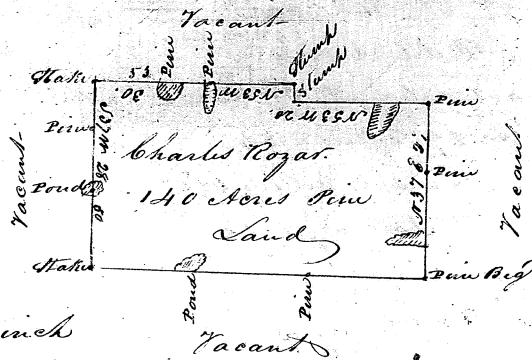

249

Georgia
 Bryan County
 Warrant dated 5th Novr. 1833
 Surveyed 8th Febr. 1834
 By Cyrus Bird C.P.
 Adv.^d 15th Sept. 1834

Charles Royce Junr. } b.l.
 Wiley Royce. }

Scale 80 chains to an inch

Georgia
 Bryan County
 Warrant dated 1st Sept. 1834
 Surveyed 11th Sept. 1834
 By Cyrus Bird C.P.
 Adv.^d 15th Sept. 1834

Preston Wise } b.l.
 Joab Wise }

Scale 80 chains to an inch

Georgia
 Hall County
 Warrant dated 7th April 1835
 Surveyed 13th May 1835
 By James Whitten C.P.
 Adv.^d 18th May 1835

Robert Orr } b.l.
 To Morgan }