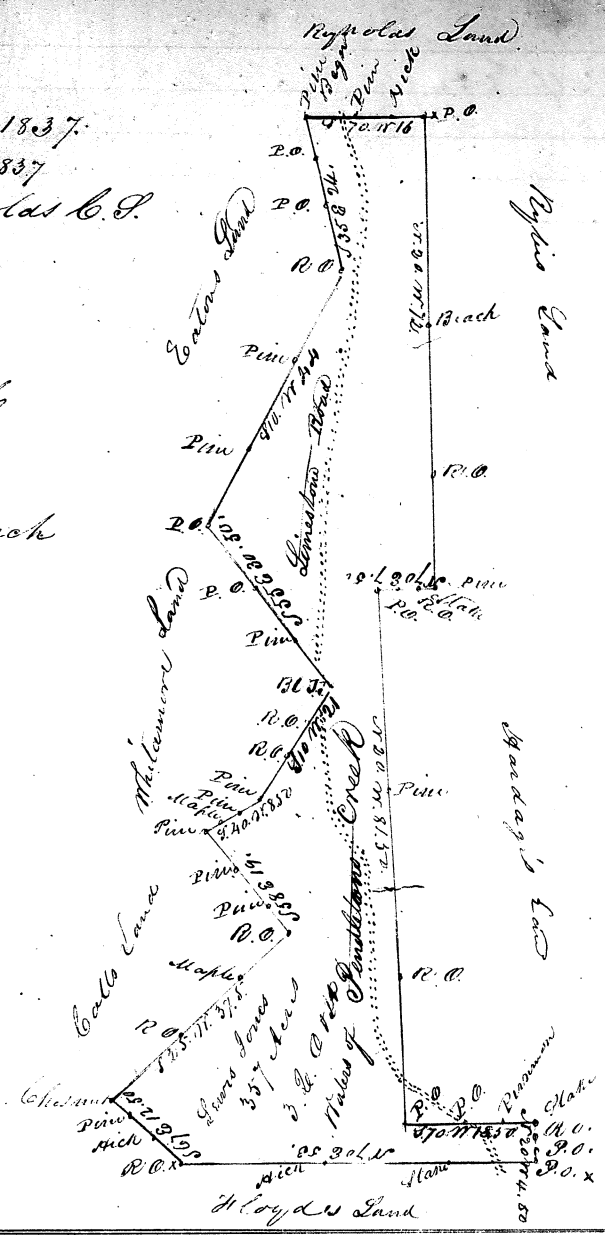

Georgia
Hall County
Warrant dated 6th June 1837.
Survey^d 22nd August 1837
By Bartemus Reynolds C.P.
Advt. 1st Sept 1837.

David Hideo }
Hugh Whitmore } C.C.

Scale 20 chains per Inch

Georgia
Hall County
Warrant dated 1st August 1837
Survey^d 15th August 1837
By Bartemus Reynolds C.P.
Advtised 20th August 1837

James Toyles }
John Head } C.C.

Scale 20 chs per Inch