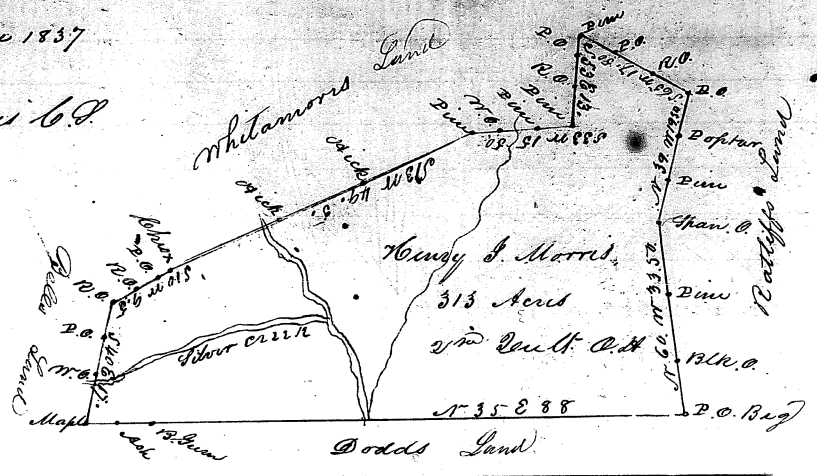

Georgia
Hall County

Warrant dated 6th June 1837
Survey: 15th Novr. 1837
By Bartimus Reynolds C.S.
Advd 22nd Decr. 1837

Lewis Jones }
Hardy, Griffin } C.C.

Scale 20 chs Pr. In.

Georgia
Hall County

Warrant dated 3rd Janr. 1837
Survey: 9th Janr. 1837
By Bartimus Reynolds C.S.
Advd: 1st Febr. 1837

James Hawkins }
John Hix } C.C.

Scale 10 chs Pr. In.

Georgia
Emanuel County

Warrant dated 5th Sept. 1836
Survey: 1st Novr. 1837
By George M. Clifton C.S.
Advd: 5th Febr. 1838.

Wm Proctor }
Stephen Cowart } C.C.