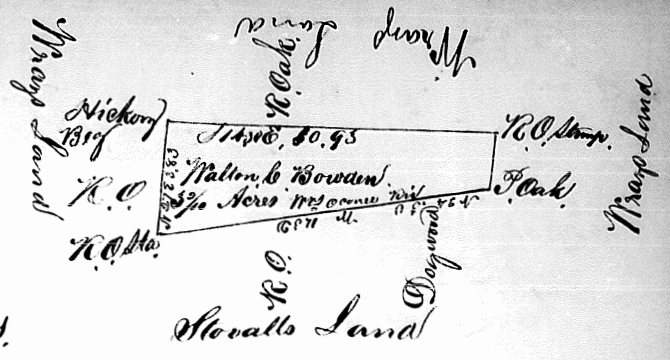

Greene County

Warrant dated 21 Feb 1841
Surveyed on the 9 Feb 1841
Advertised 11 Feb 1841

Scale of 5 chains to an Inch
Thos Drabble
Wm Neal
John Holtzclaw, c.s.

Greene County

Warrant dated 5 Nov 1839
Surveyed 18 Feb 1840
Advertised 23 Feb 1840

Scale 5 chains to an Inch
C.D. Burk
A.L. Walker

Greene County

Warrant dated 5 Nov 1839
Surveyed 18 Feb 1840
Advertised 23 Feb 1840
By John Holtzclaw, c.s.
Scale 5 chains to an Inch

C.D. Burk
A.L. Walker

Georgia

Gwinnett County

Warrant dated 2 June 1823
Surveyed 30 July 1823
By Wm Matthews c.s.
Advertised 1 Aug 1823
Scale 20 chains to an Inch

Moses Camp
John Rush