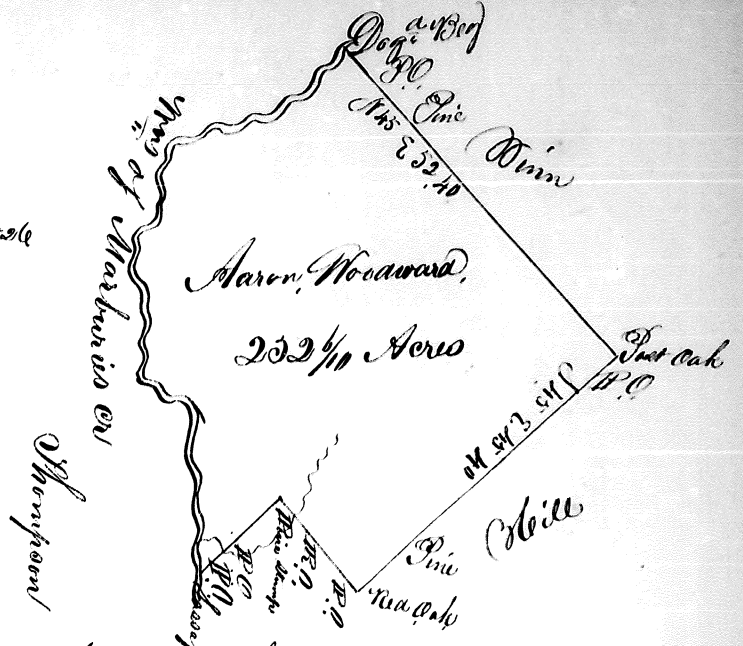

Georgia

Walton County

Warrant dated 6th February 1826

Surveyed 8. July 1826

(advertised 24 Mar 1826)

By

David Burson

John Stroud

John Thompson

Scale of 20 chains to an Inch

Georgia

Walton County

Warrant dated 7. Nov 1825

Surveyed on the 22. Nov 1825

Advertised 3 July 1826

By

David Burson c.p.

William Bankston

Sherod Stroud

Scale of 20 chains to an Inch