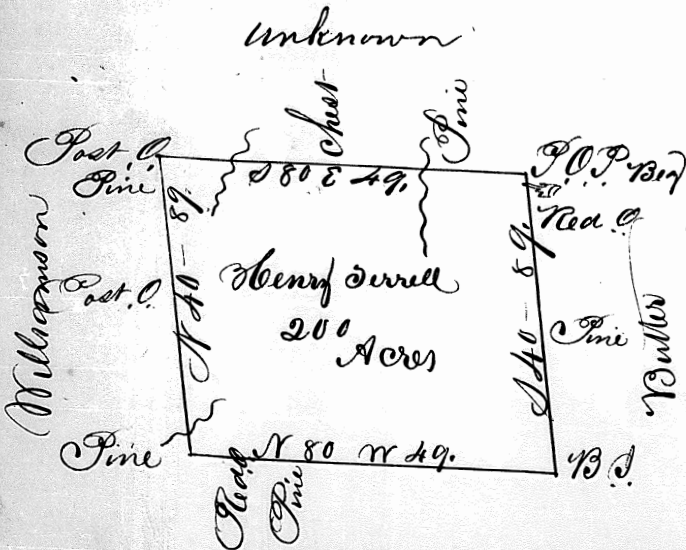

Georgia  
Walton County

Warrant dated Nov 1825  
Surveyed 18 Jan'y 1826  
advertised 14 Feb'y 1826

By  
David Burson & J.  
Cannara Medow  
Payton Mobley & C.

Scale 20 chains to an Inch

Georgia  
Walton County

Warrant dated 2 Jan'y 1826  
Surveyed 17 Jan'y 1826  
Advertised 4 Aug 1826

By David Burson & J.  
Albanant  
A. Burson & C.

Scale 20 chains to an Inch