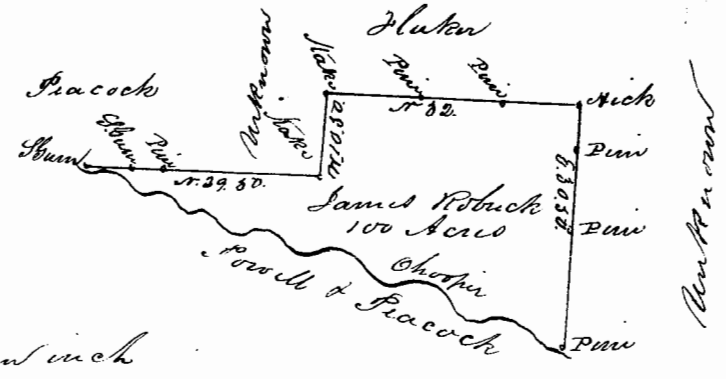

59.

Georgia
Washington County
Warrant dated 7th July 1817.
Survey: 18th Sept. 1817.
By A.B. Shick C.S.
Adv: 20th Oct. 1817.

Jonas Griffin } C.C.
James Potuck }
Scale of 20 chains to an inch

Georgia
Hall County
Warrant dated 6th June 1833.
Survey: 30th June 1833.
By Bartimus Reynolds C.S.
Adv: 19th July 1833.

William Morris } C.C.
Henry Morris }
Scale of 10 Ch. to an inch