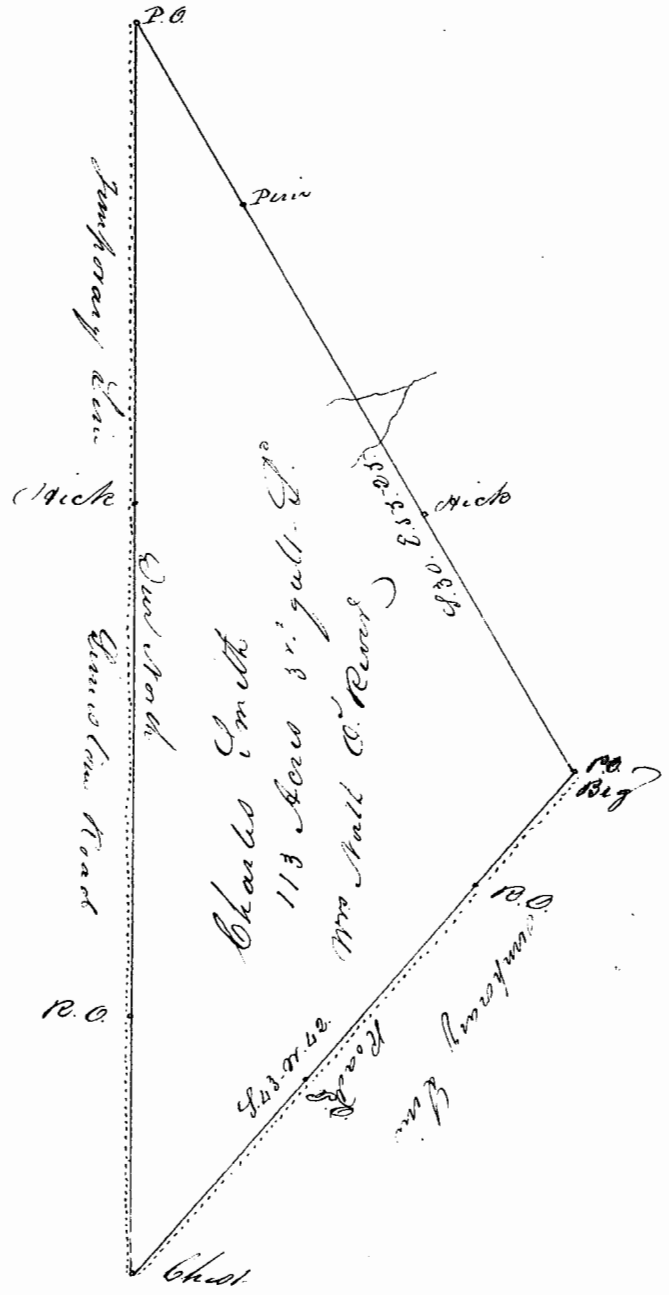

59.

Georgia
Washington County
Warrant dated 7th July 1817.
Survey: 18th Sept. 1817.
By A.B. Shick C.S.
Adv: 20th Oct. 1817.

Jonas Griffin } C.C.
James Potuck }
Scale of 20 chains to an inch

Georgia
Hall County
Warrant dated 6th June 1833.
Survey: 30th June 1833.
By Bartimus Reynolds C.S.
Adv: 19th July 1833.

William Morris } C.C.
Henry Morris }
Scale of 10 Ch. to an inch