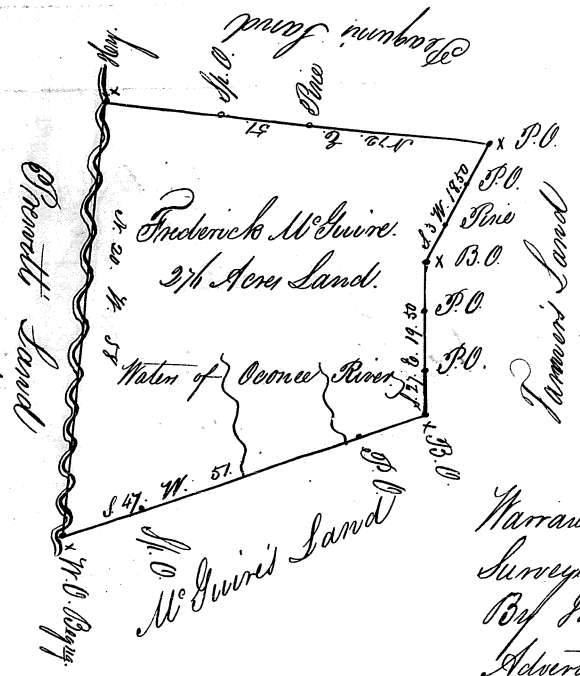

Georgia:
Macon County

Warrant dated 1st Oct 1849.
 Surveyed 2^d Oct 1849.
 By Wm S. Milam C. S.
 Advertised 30th Oct 1849.

Wm. R. Gladwin } C. C.
 Jas. Little }

Scale 10 ch. to an Inch.

Georgia:
Hall County

Warrant dated 4th March 1850.
 Surveyed 7th May 1850.
 By John W. Hammon C. S.
 Advertised 9th May 1850.

Jama Harwood } C. C.
 Saml. Burton }

Scale 20 ch. to an Inch.