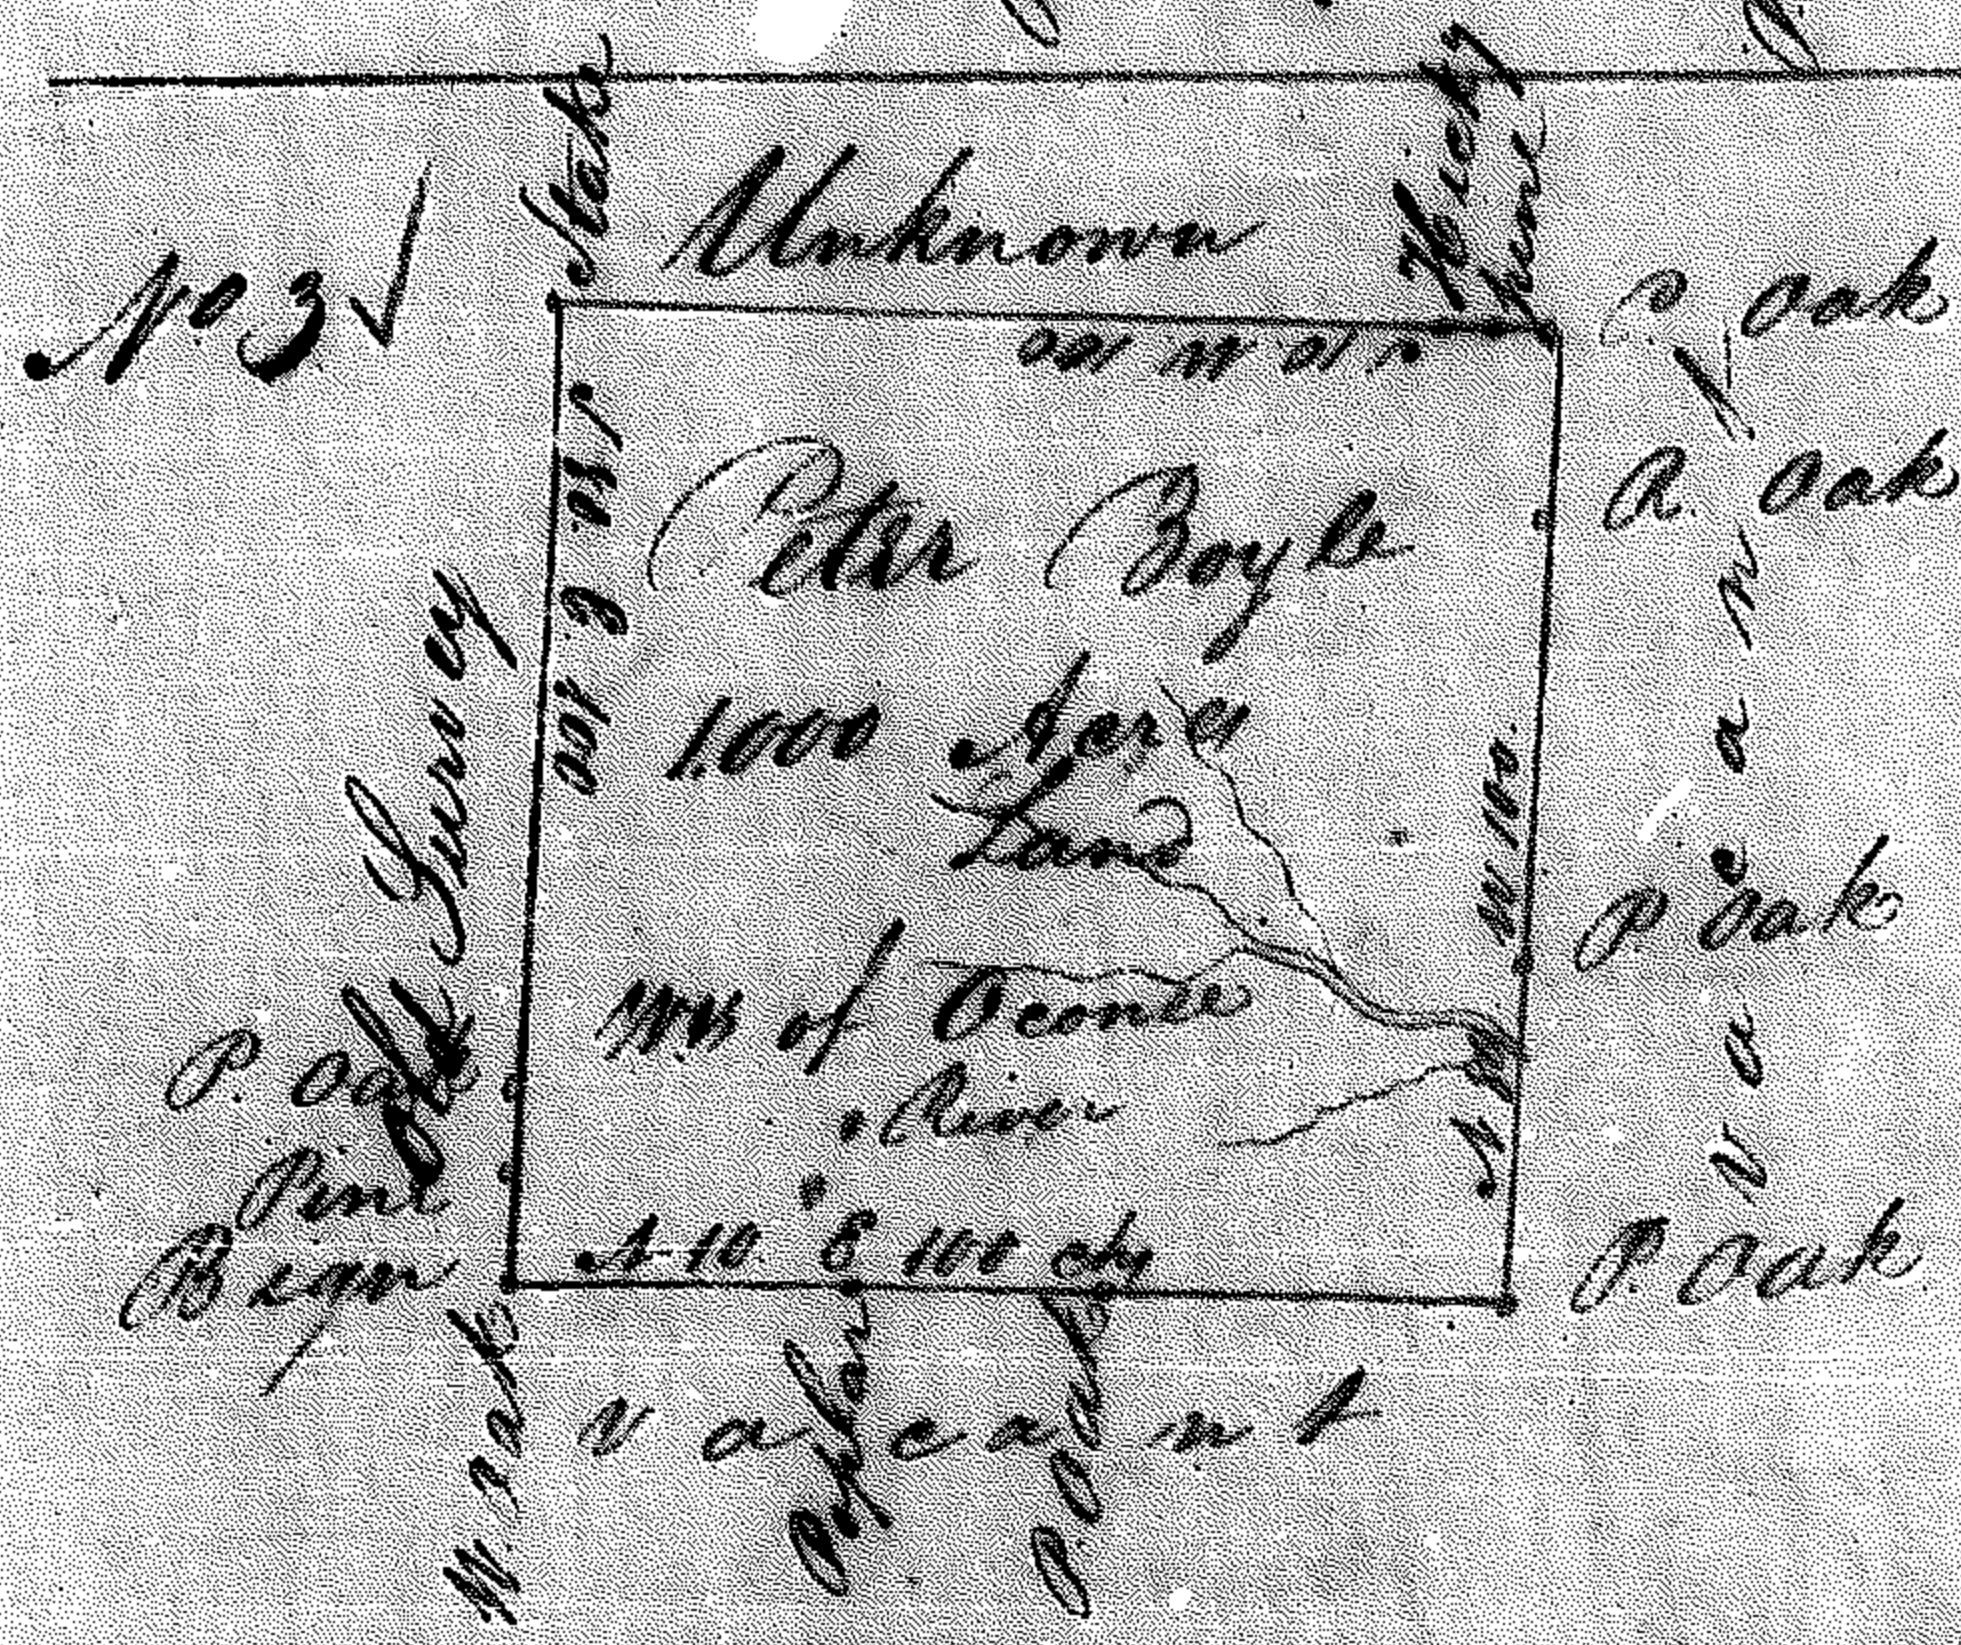

Franklin County
 Warrant dated the 17th May 1784
 & Surveyed 1st July 1785
 By E. Offutt D.S.
 Cert. by J. Gorham C.S.
 Ado^d 15th March 1789
 Sea 20 lbs p^r Inch

Franklin County
 Warrant dated the 30th July 1784
 and Surveyed 12th October 1784
 By E. Offutt D.S.
 Cert. by Mat. Jones C.S.
 Ado^d 25th Dec^r 1795
 Sea 20 lbs p^r Inch

Franklin County
 Warrant dated the 3rd February
 1791. Surveyed 12th February 1791
 By J. Ryan D.S.
 Cert. by J. Gorham C.S.
 Ado^d 15th Feb^r 1791
 Sea 20 lbs p^r Inch