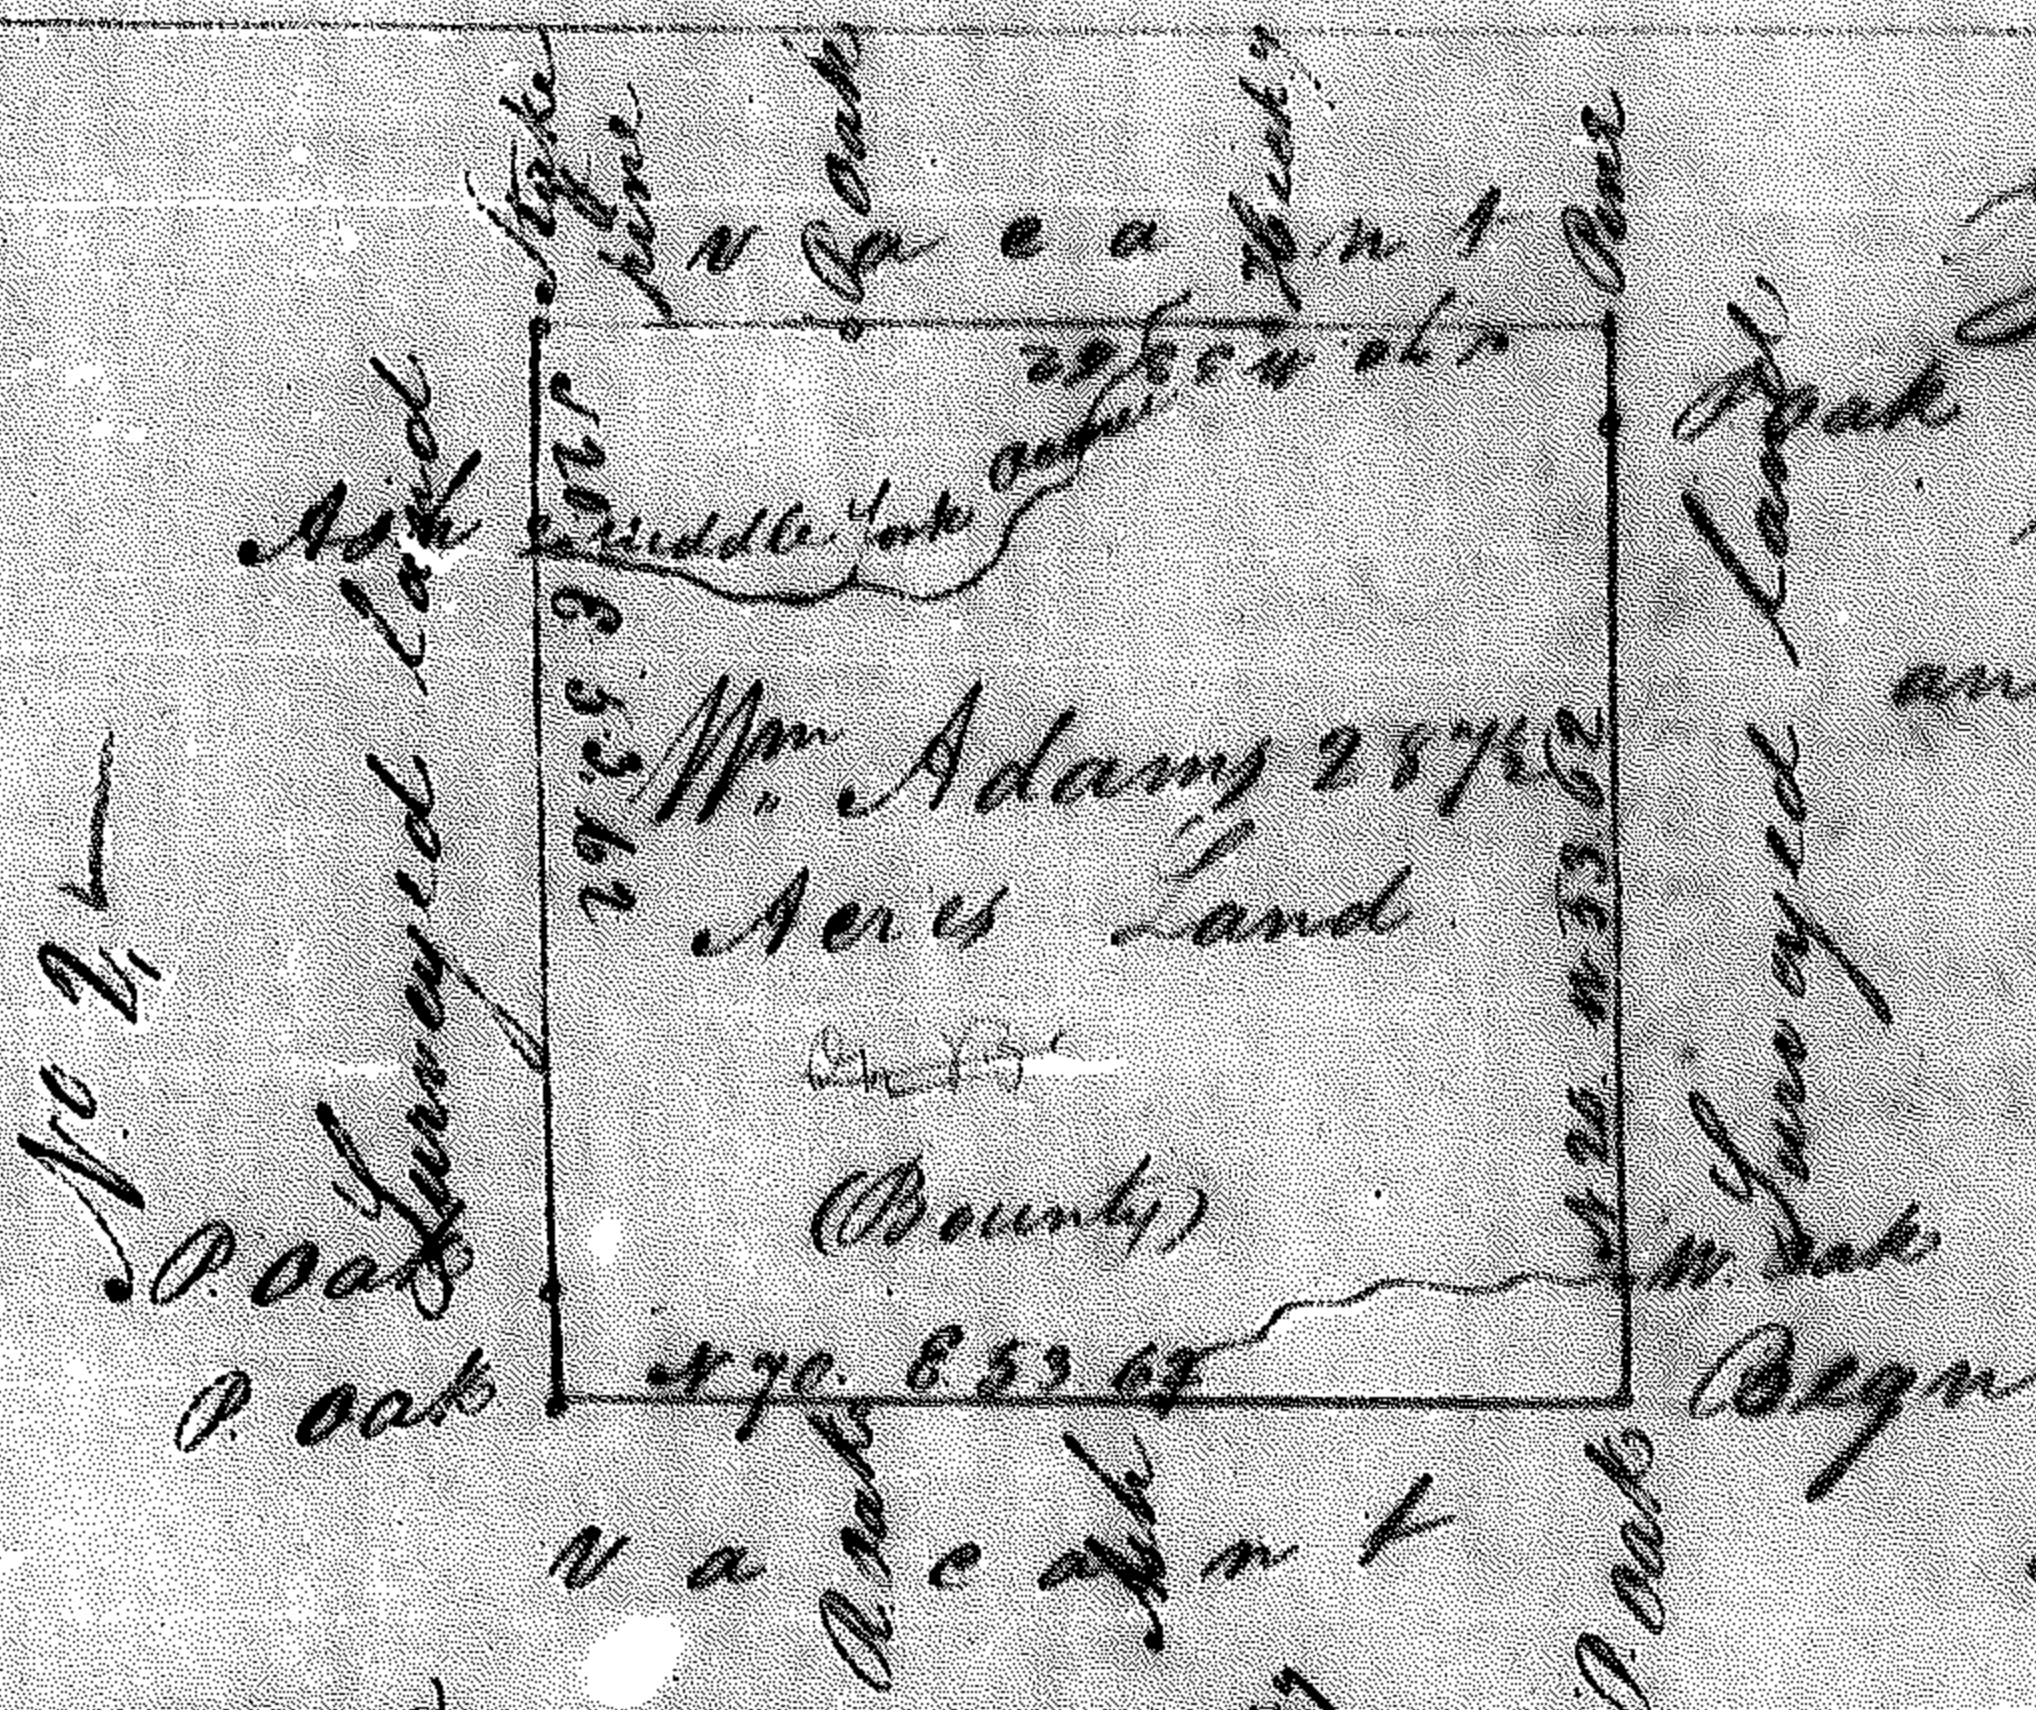

Franklin County
 Warrant dated the 17th May 1784
 & Surveyed 1st July 1785
 By E. Offutt D.S.
 Cert. by J. Gorham C.S.
 Ado^d 15th March 1789
 Sea 20 lbs p^r Inch

Franklin County
 Warrant dated the 30th July 1784
 and Surveyed 12th October 1784
 By E. Offutt D.S.
 Cert. by Mat. Jones C.S.
 Ado^d 25th Dec^r 1795
 Sea 20 lbs p^r Inch

Franklin County
 Warrant dated the 3rd February
 1791. Surveyed 12th February 1791
 By J. Ryan D.S.
 Cert. by J. Gorham C.S.
 Ado^d 15th Feb^r 1791
 Sea 20 lbs p^r Inch