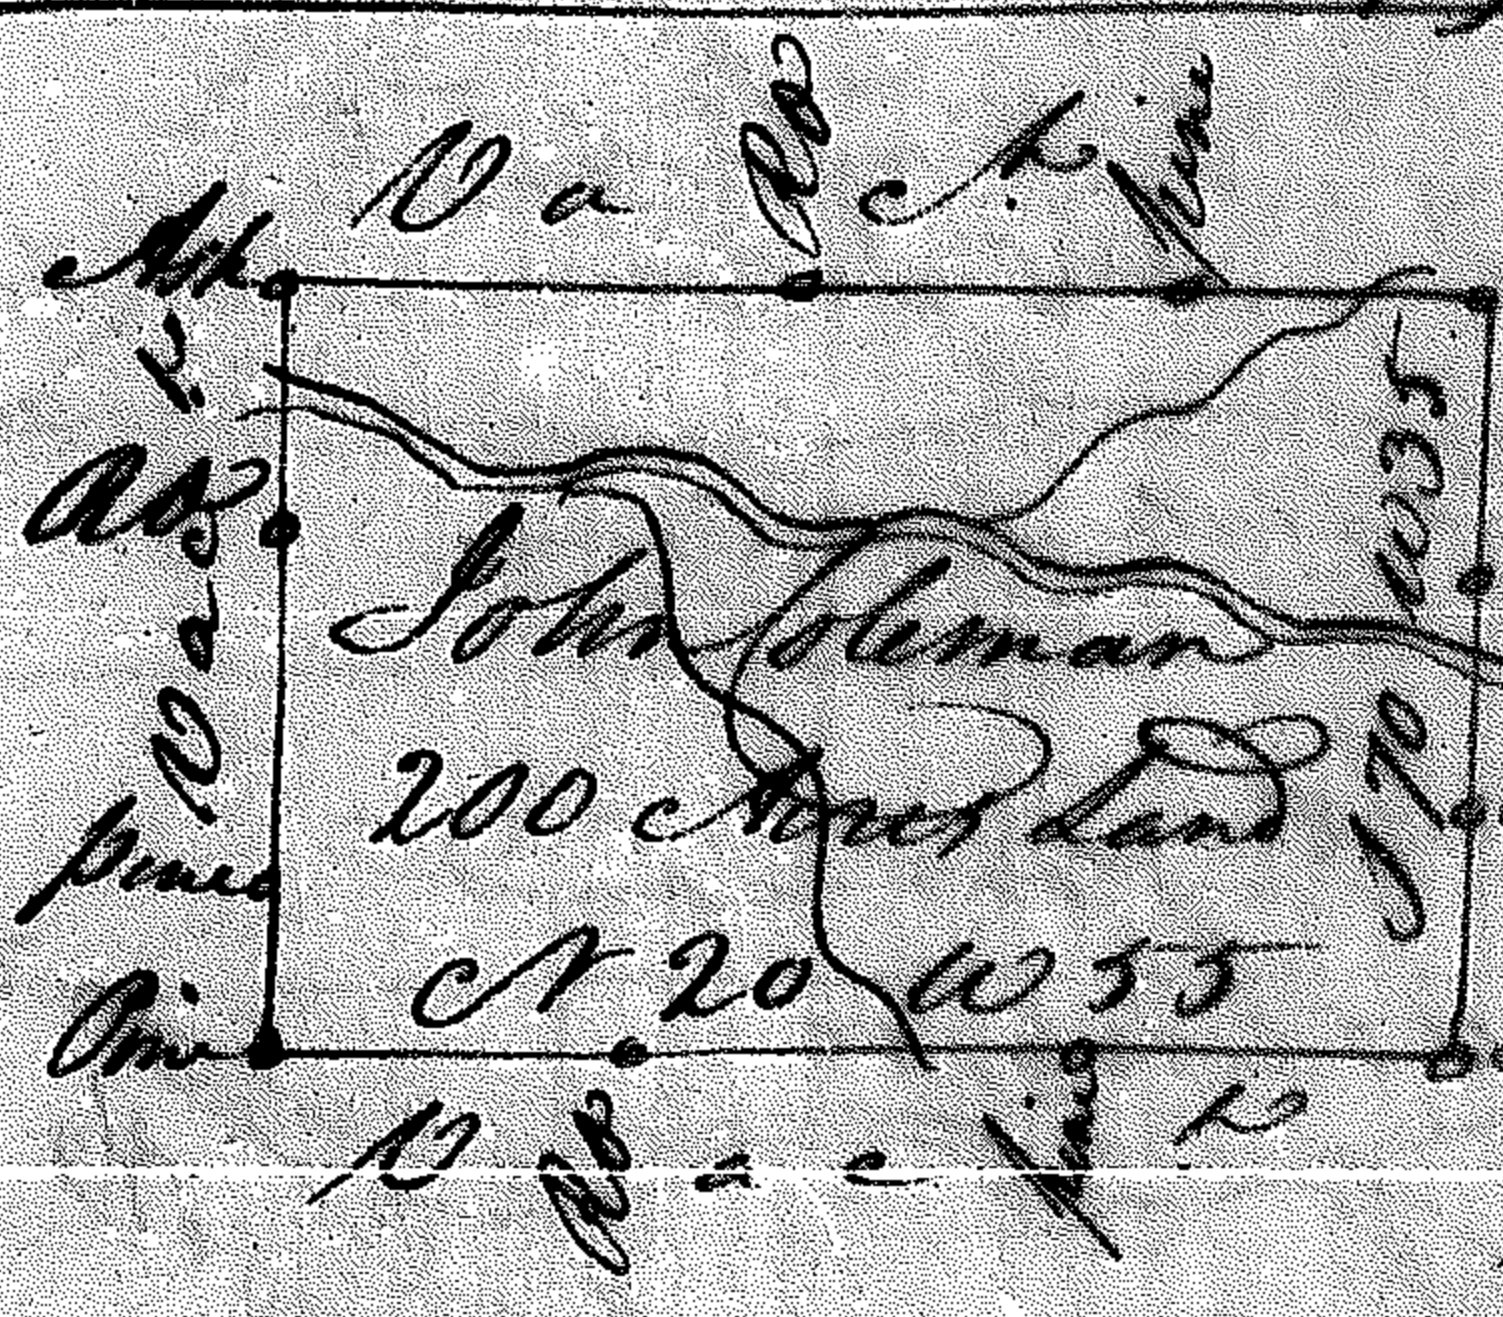

Franklin County Warrant
Dated 17th May 1784
Surveyed 8th August 1786
by John Mackie D.S.
Certified by Mr Gorham
C.S. Sec: 20 Chs & Inch

N^o 489

Franklin County
Warrant Dated 7th
November 1785
Surveyed 9th November
1785 by John Sandidge
D.S. Certified by John
Gorham C.S. Sec: 20 Chs & Inch

N^o 490

Franklin County Warrant
Dated 7th November 1785
Surveyed 10th November 1785
by Mr Sandidge D.S.
Certified by Mr Gorham
C.S. Sec: 20 Chs & Inch

N^o 491

Franklin County Warrant
Dated 6th August 1791
Surveyed 10th September
1791 by J Bryan D.S.
Certified by Mr Gorham
C.S. Sec: 40 Chs & Inch