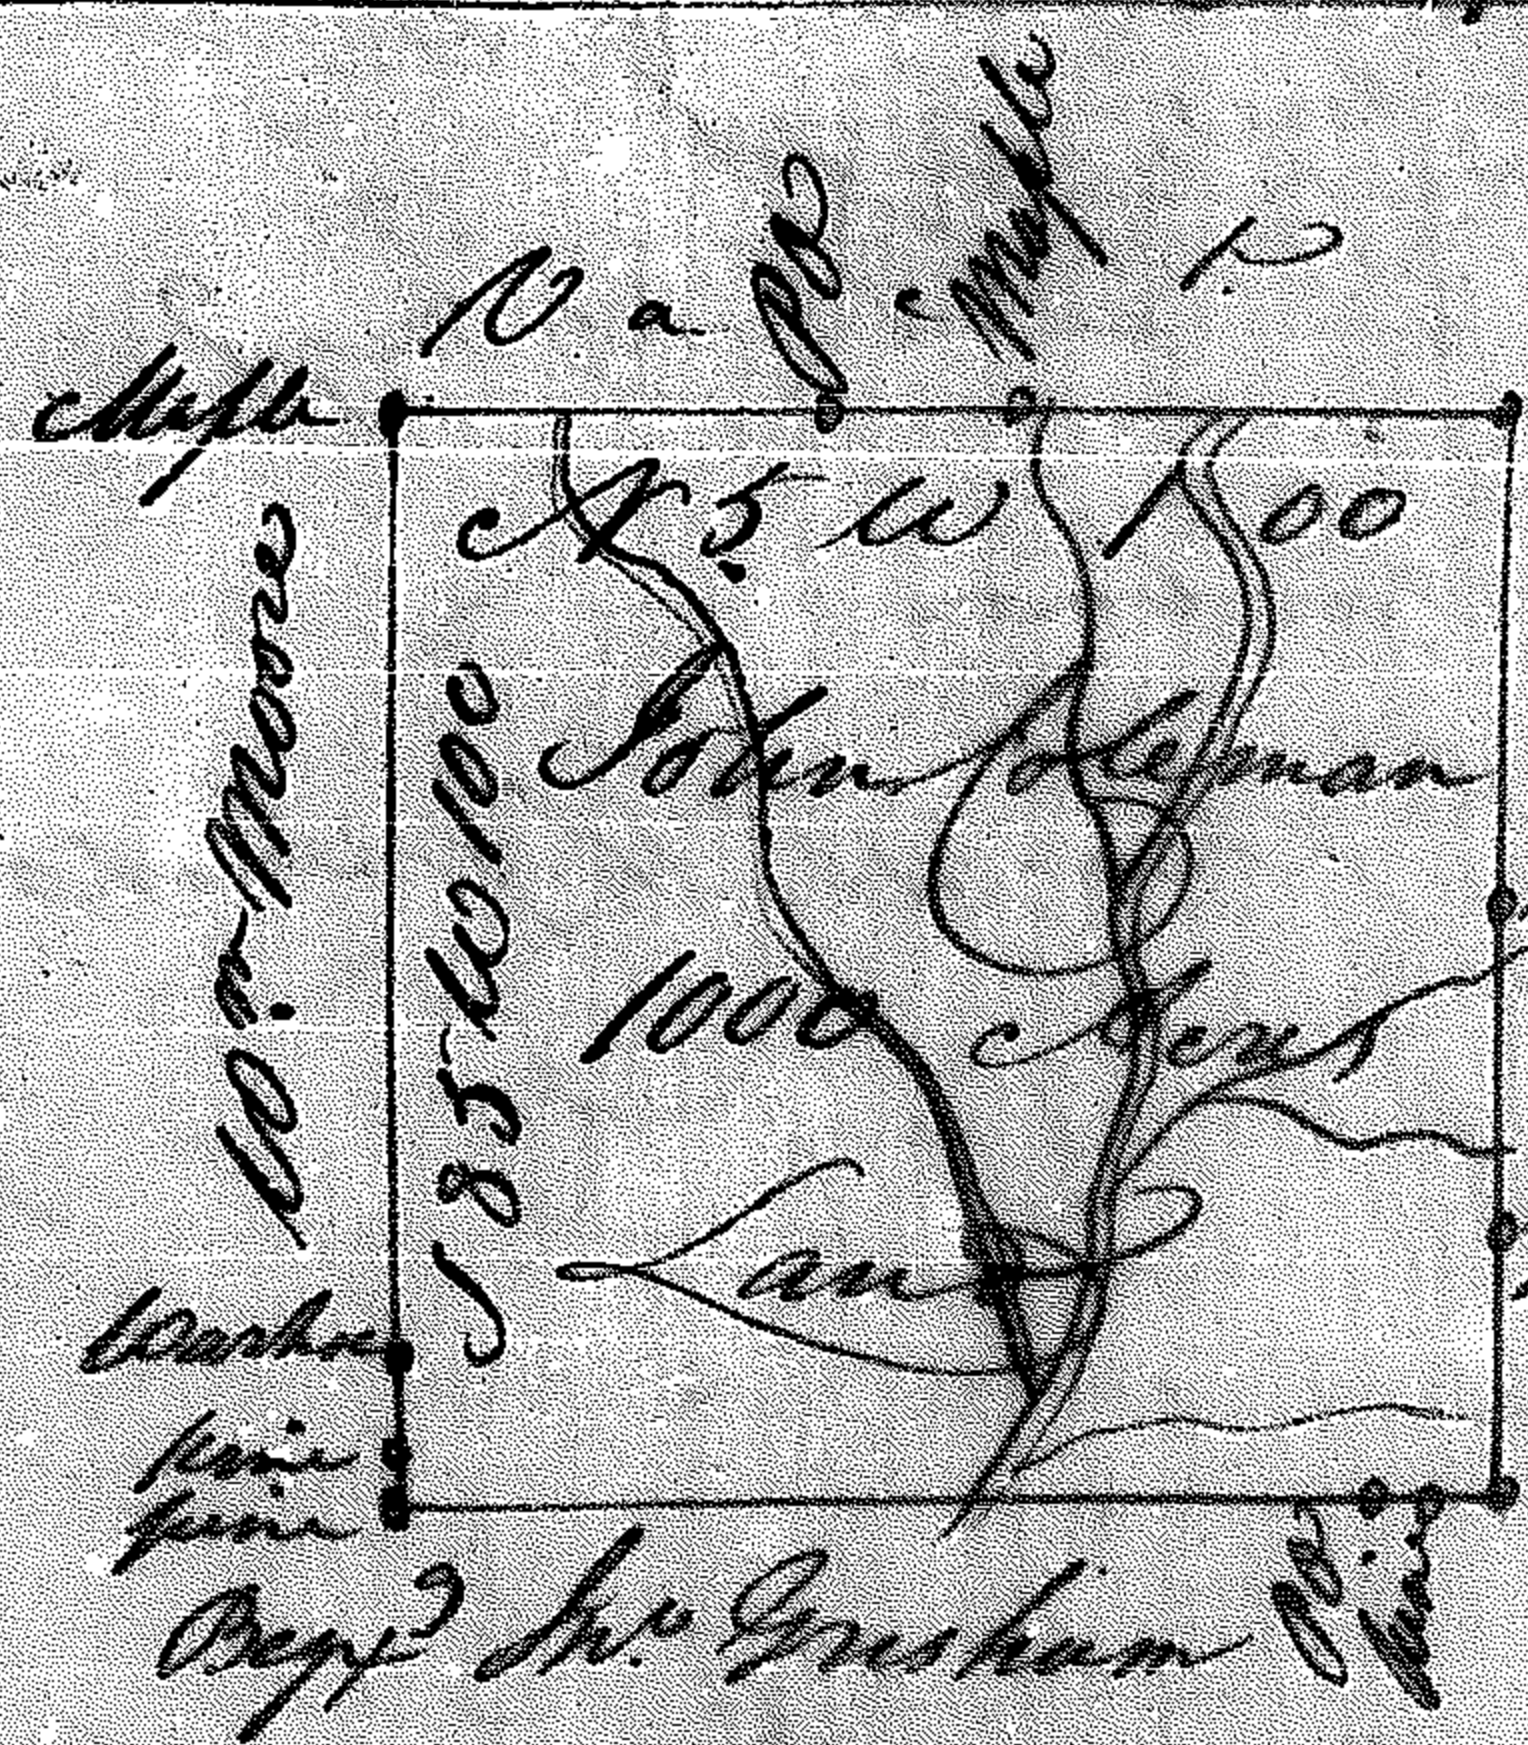

Franklin County Warrant
Dated 17th May 1784
Surveyed 8th August 1786
by John Mackie D.S.
Certified by Mr Gorham
C.S. Sec: 20 Chs & Inch

N^o 489

Franklin County
Warrant Dated 7th
November 1785
Surveyed 9th November
1785 by John Sandidge
D.S. Certified by John
Gorham C.S. Sec: 20 Chs & Inch

N^o 490

Franklin County Warrant
Dated 7th November 1785
Surveyed 10th November 1785
by Mr Sandidge D.S.
Certified by Mr Gorham
C.S. Sec: 20 Chs & Inch

N^o 491

Franklin County Warrant
Dated 6th August 1791
Surveyed 10th September
1791 by J Bryan D.S.
Certified by Mr Gorham
C.S. Sec: 40 Chs & Inch