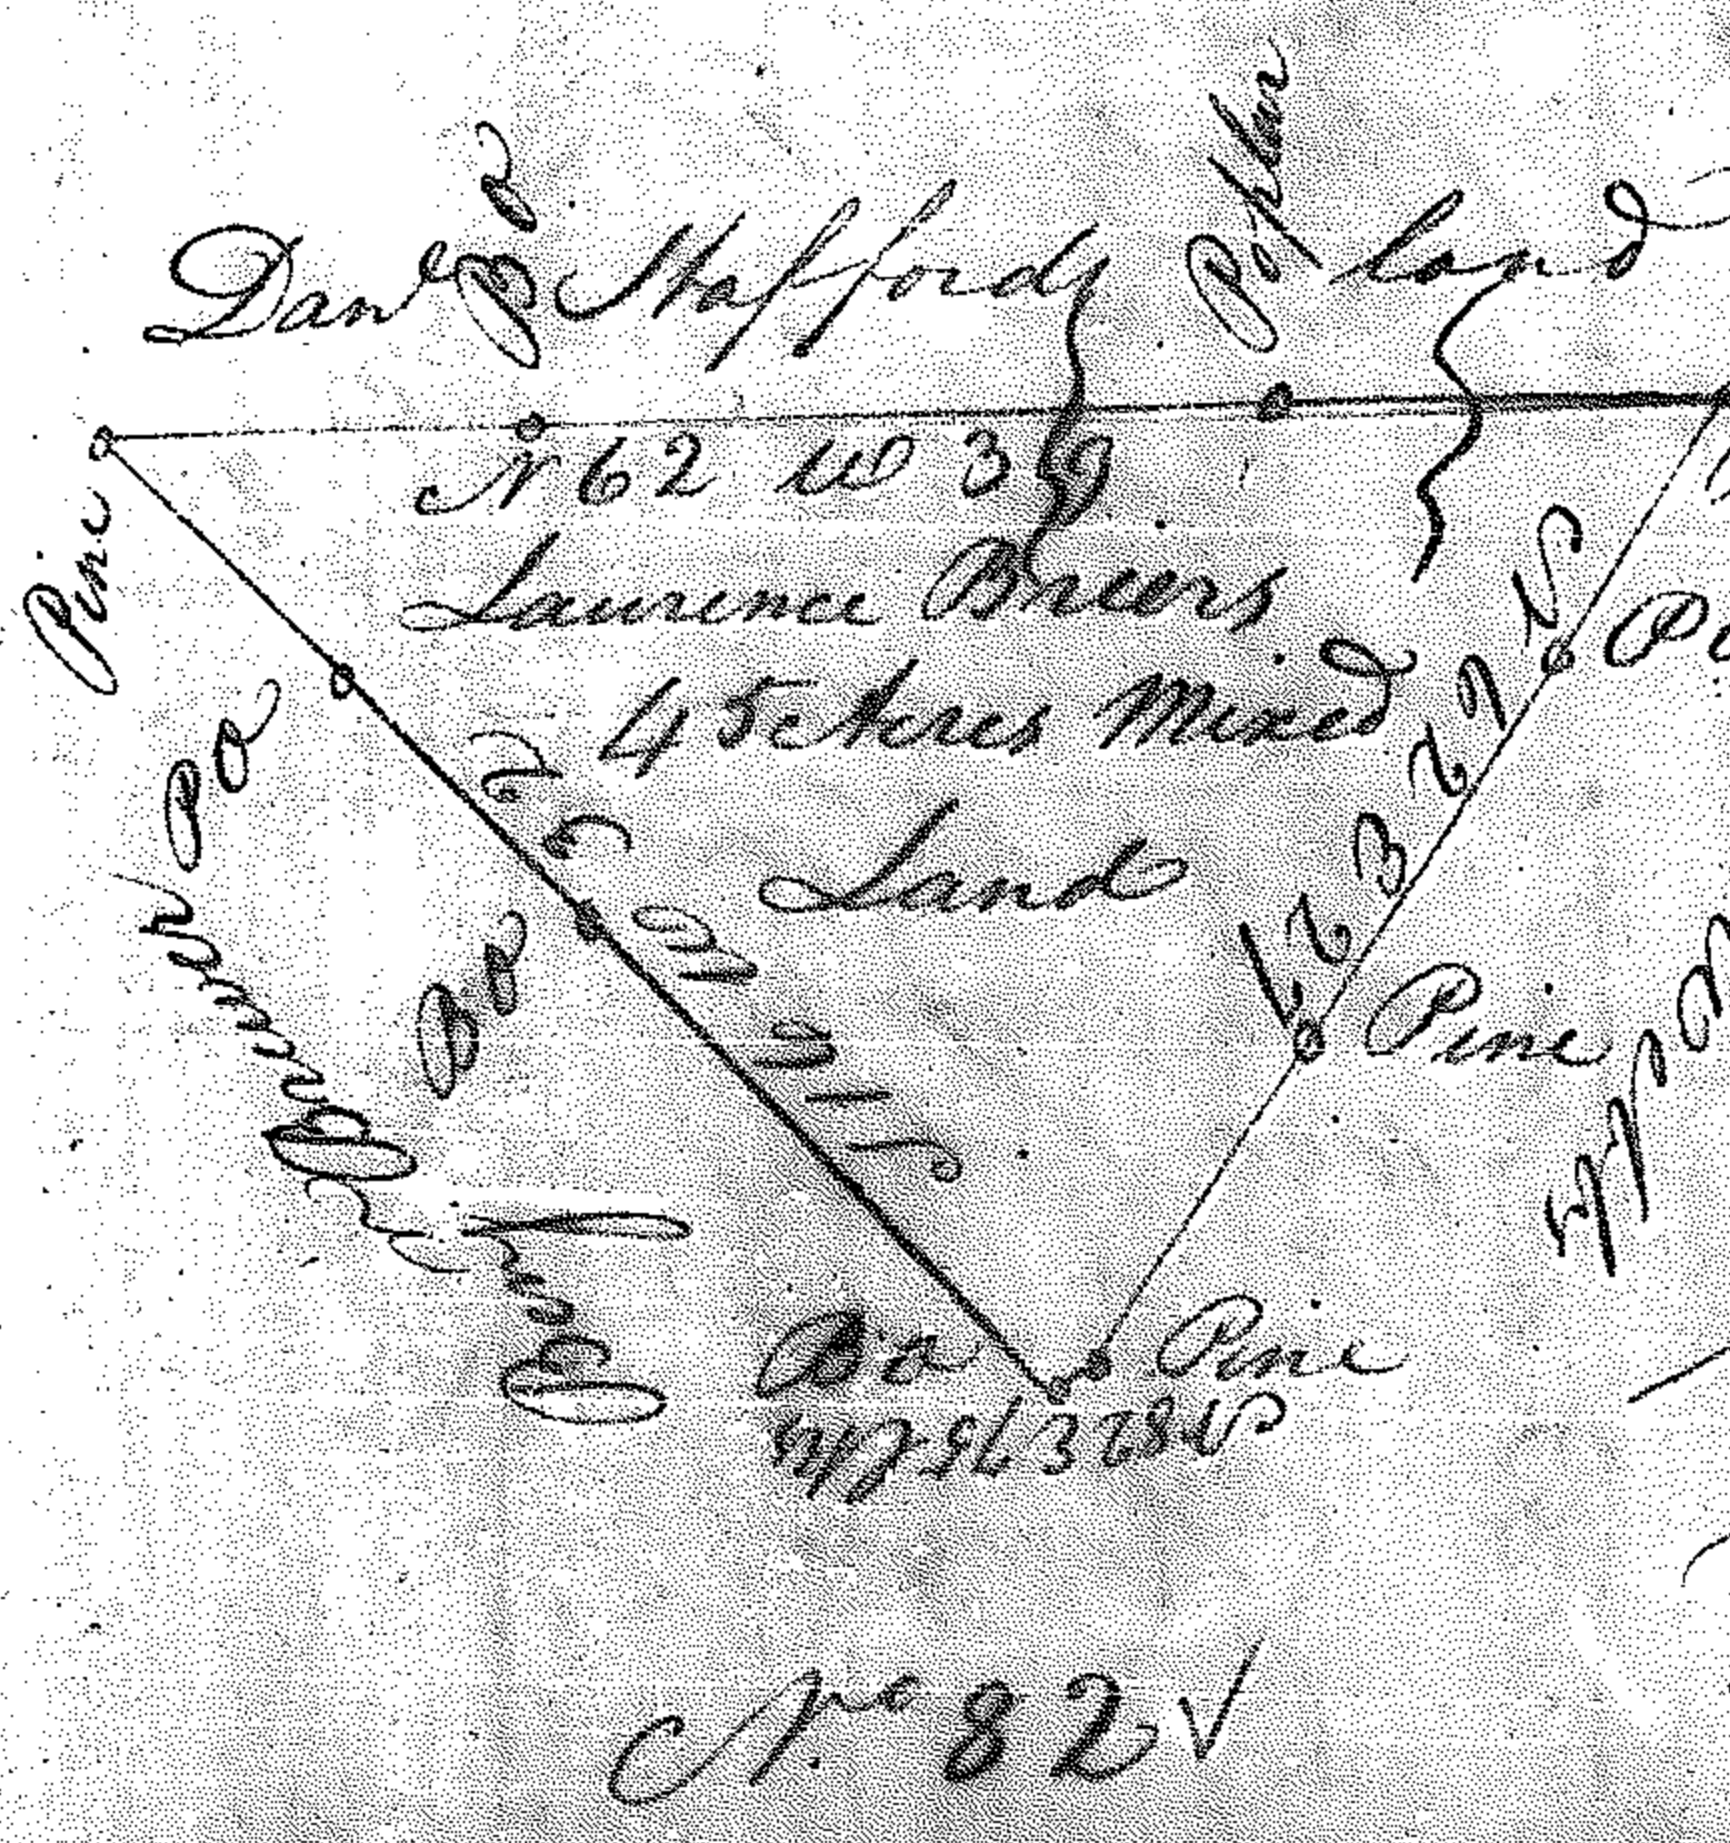

Franklin County Warrant
 Dated 19th March 1789
 Surve^d
 Pine 22nd November 1789 By
 Hick^y John & Mackie D I Certif^d
 By M^r Gorham C I
 Gum Sea: 40 Chs & Inchs
 N^o 79 ✓

Franklin County Warrant
 Dated 6th April 1789
 Surveyed 21st December
 1789 by W^m Hay D I
 Certif^d by M^r Gorham C I
 Sea: 20 Chs & Inchs
 N^o 80 ✓

Franklin County Warrant
 Dated 17th May 1784
 Surveyed 20th June 1784 By
 W^m Hay D I Certif^d By
 M^r Gorham C I
 Sea: 20 Chs & Inchs N^o 81

Franklin County
 Warrant Dated 1st
 February 1792 Surveyed
 1st March 1792 By
 Geo. Weatherby D I
 Certif^d by M^r Gorham C I
 Sea 10 Chs & Inchs
 N^o 82 ✓