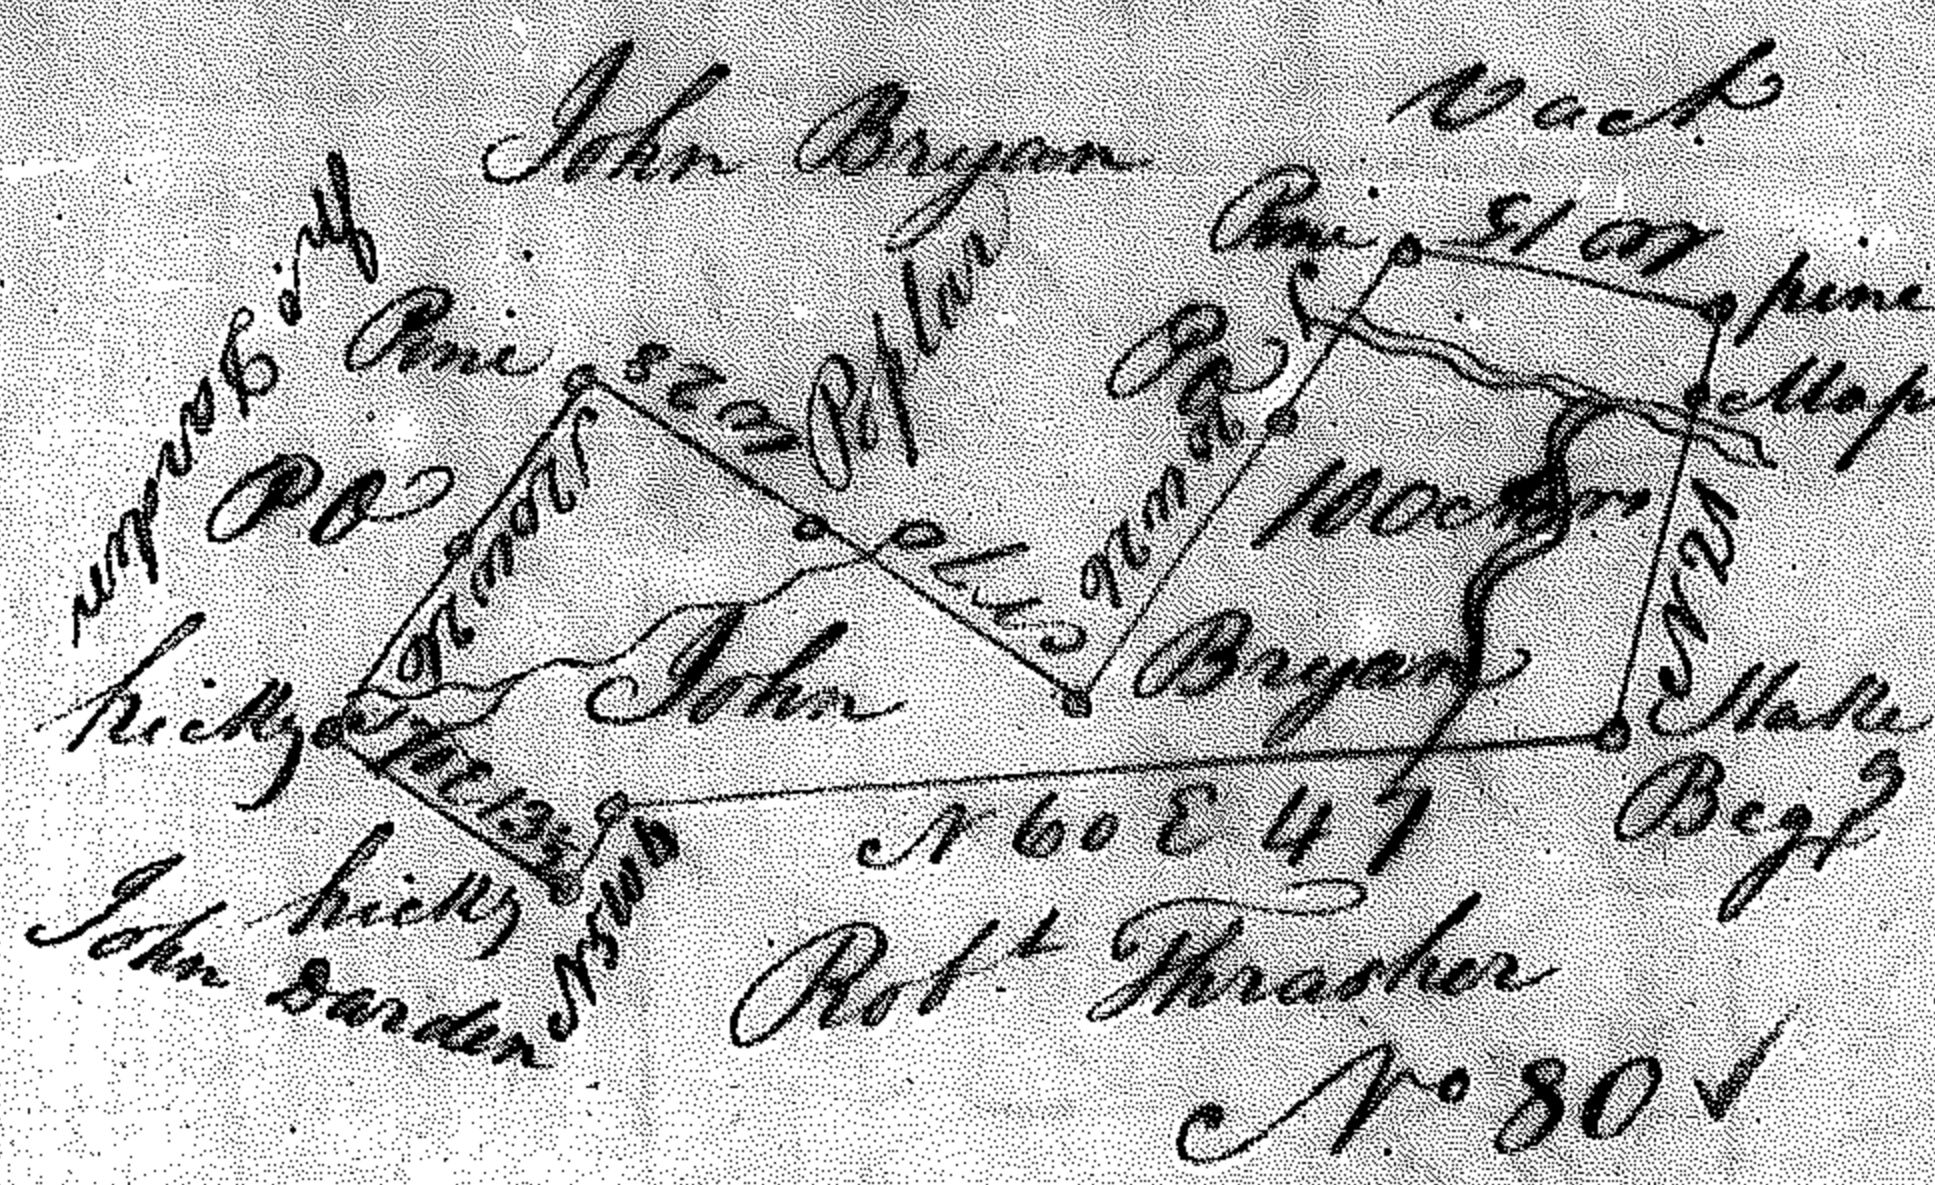

Franklin County Warrant
 Dated 19th March 1789
 Surve^d
 Pine 22nd November 1789 By
 Hick^y John & Mackie D I Certif^d
 By M^r Gorham C I
 Gum Sea: 40 Chs & Inchs
 N^o 79 ✓

Franklin County Warrant
 Dated 6th April 1789
 Surveyed 21st December
 1789 by W^m Hay D I
 Certif^d by M^r Gorham C I
 Sea: 20 Chs & Inchs
 N^o 80 ✓

Franklin County Warrant
 Dated 17th May 1784
 Surveyed 20th June 1784 By
 W^m Hay D I Certif^d By
 M^r Gorham C I
 Sea: 20 Chs & Inchs N^o 81

Franklin County
 Warrant Dated 1st
 February 1792 Surveyed
 1st March 1792 By
 Geo. Weatherby D I
 Certif^d by M^r Gorham C I
 Sea 10 Chs & Inchs
 N^o 82 ✓