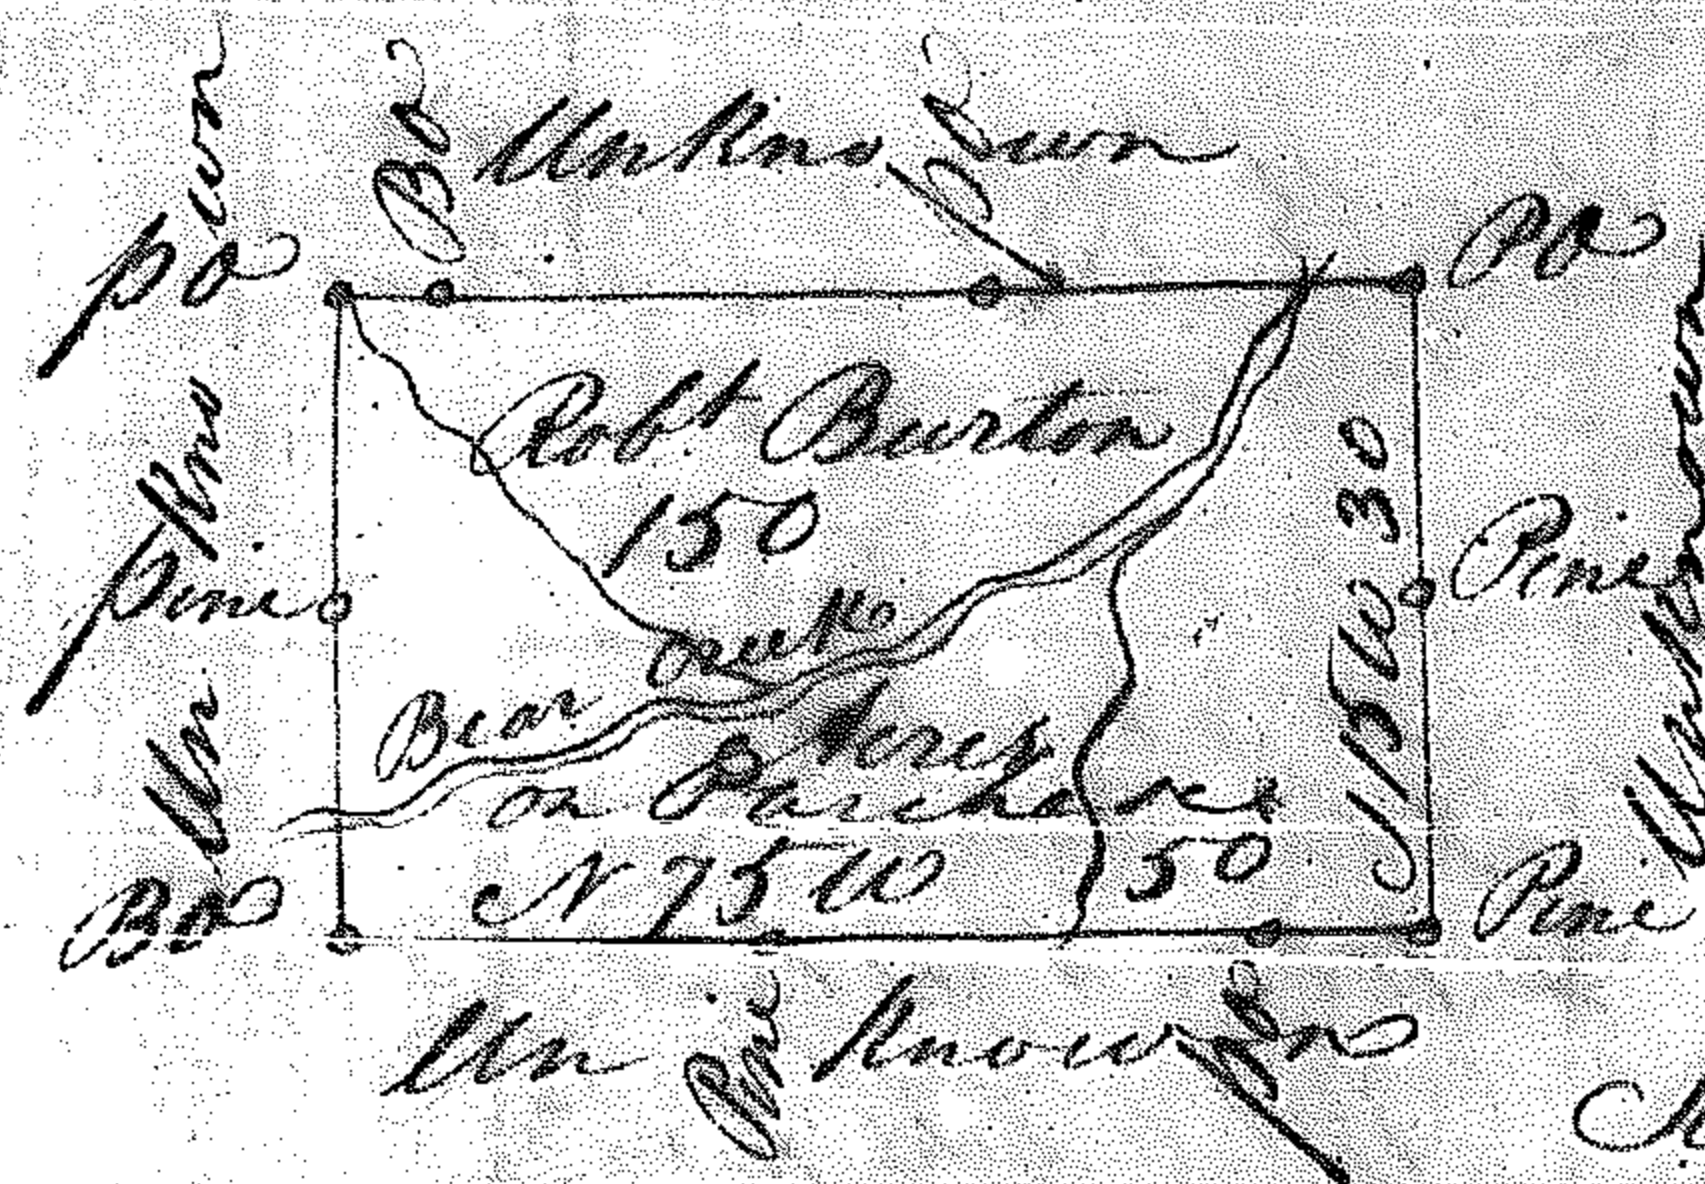

Franklin County Warrant
 Dated 19th March 1789
 Surve^d
 Pine 22nd November 1789 By
 Hick^y John & Mackie D I Certif^d
 By M^r Gorham C I
 Gum Sea: 40 Chs & Inchs
 N^o 79 ✓

Franklin County Warrant
 Dated 6th April 1789
 Surveyed 21st December
 1789 by W^m Hay D I
 Certif^d by M^r Gorham C I
 Sea: 20 Chs & Inchs
 N^o 80 ✓

Franklin County Warrant
 Dated 17th May 1784
 Surveyed 20th June 1784 By
 W^m Hay D I Certif^d By
 M^r Gorham C I
 Sea: 20 Chs & Inchs N^o 81

Franklin County
 Warrant Dated 1st
 February 1792 Surveyed
 1st March 1792 By
 Geo. Weatherby D I
 Certif^d by M^r Gorham C I
 Sea 10 Chs & Inchs
 N^o 82 ✓