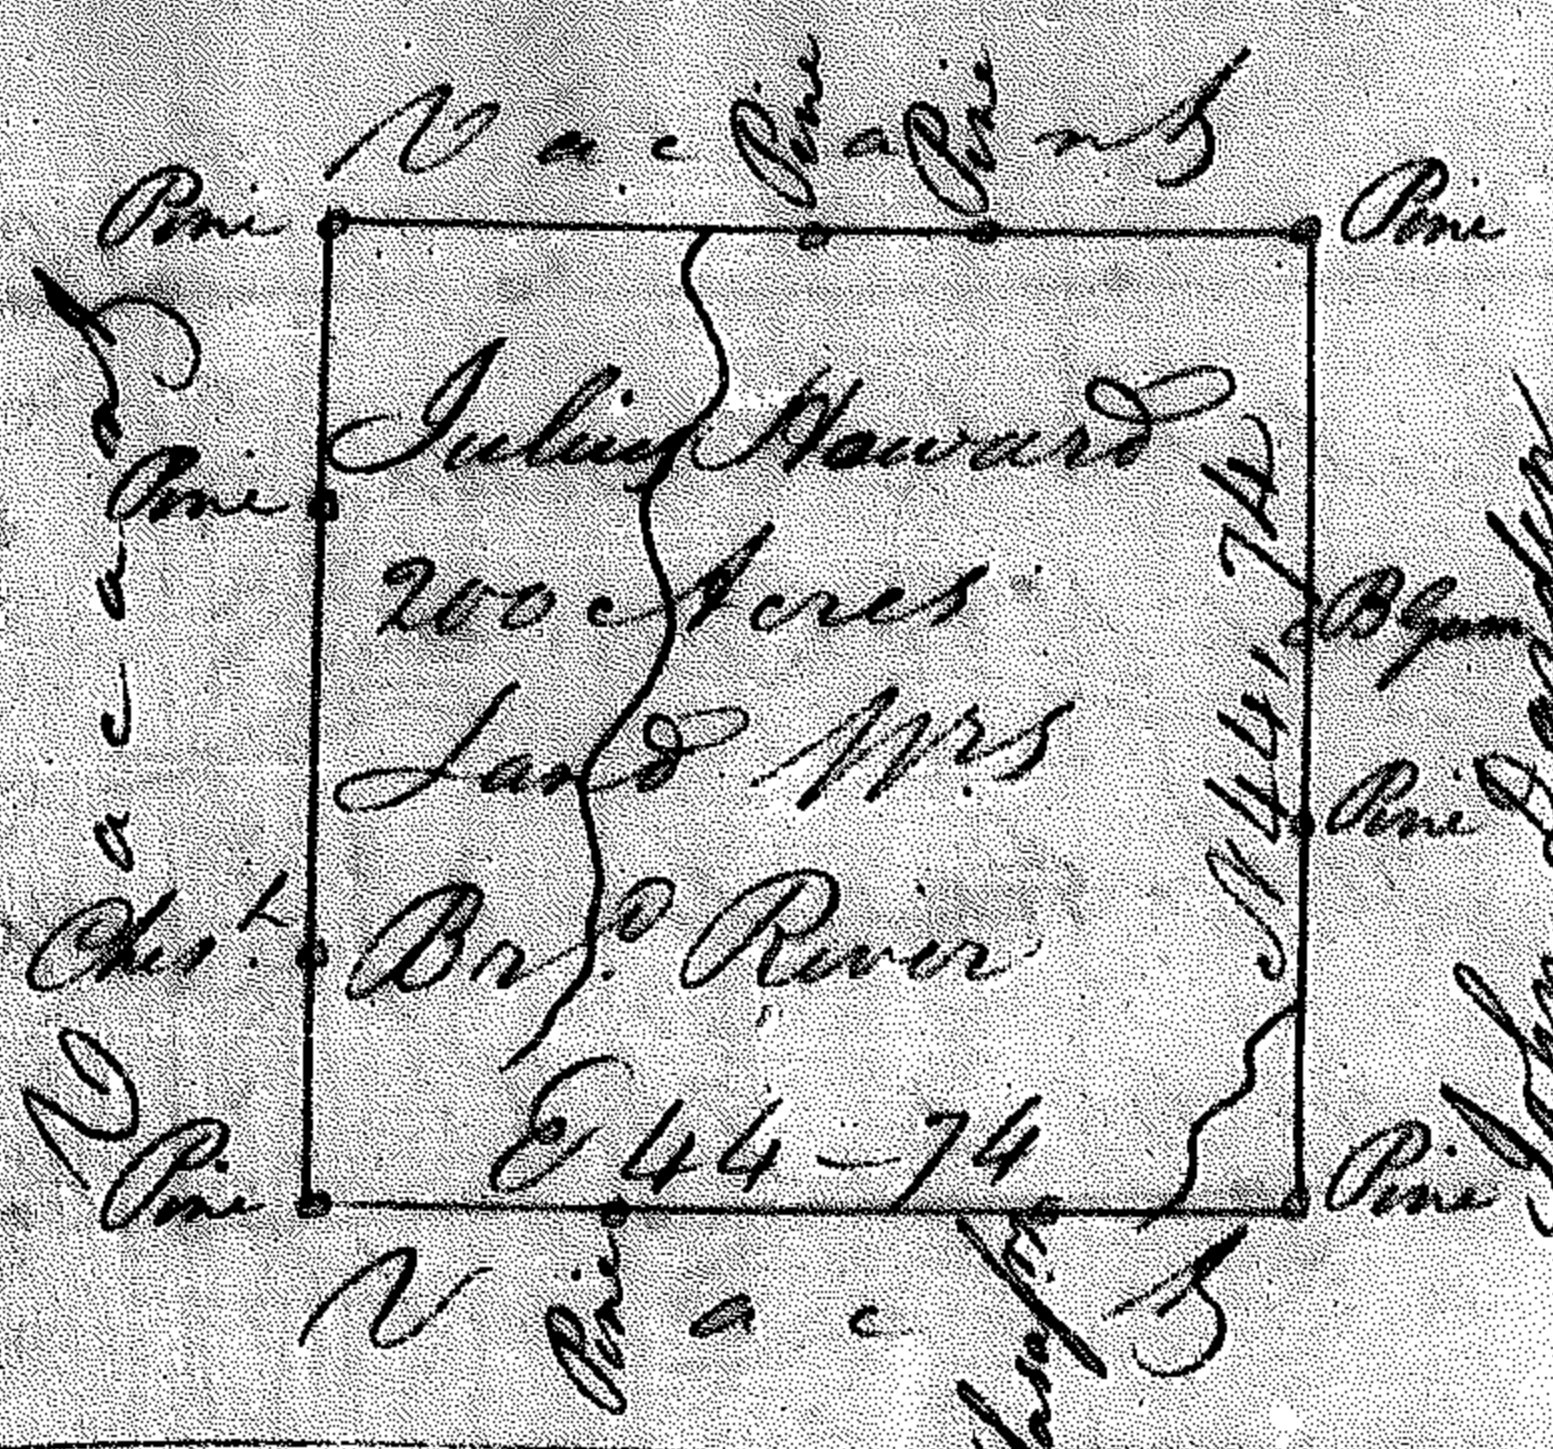

Franklin County Warrant dated
 7th May 1787 Surveyed 1st
 June 1787 by Edw^d Collins D^S
 Certif^d By M^r Gorham C^S
 Scale: 20 Chs & Inch
 N^o 1261

Franklin County Warrant dated
 5th Sept^r 1786 Surveyed 22nd
 Sept^r 1789 by Tho^s Traylor
 Certif^d by M^r Gorham
 C^S Scale: 20 Chs & Inch
 N^o 1262

Franklin County Warrant
 Dated 27th May 1789
 Surveyed 30th June 1789
 by Tho^s Gregg D^S
 Certif^d By M^r Gorham
 C^S Scale: 20 Chs & Inch
 N^o 1263

Franklin County Warrant
 Dated 5th December 1785
 Surveyed 20th December
 1785 By M^r Sandidge
 D^S Certif^d By John
 Gorham C^S Scale: 20 Chs & Inch
 N^o 1264