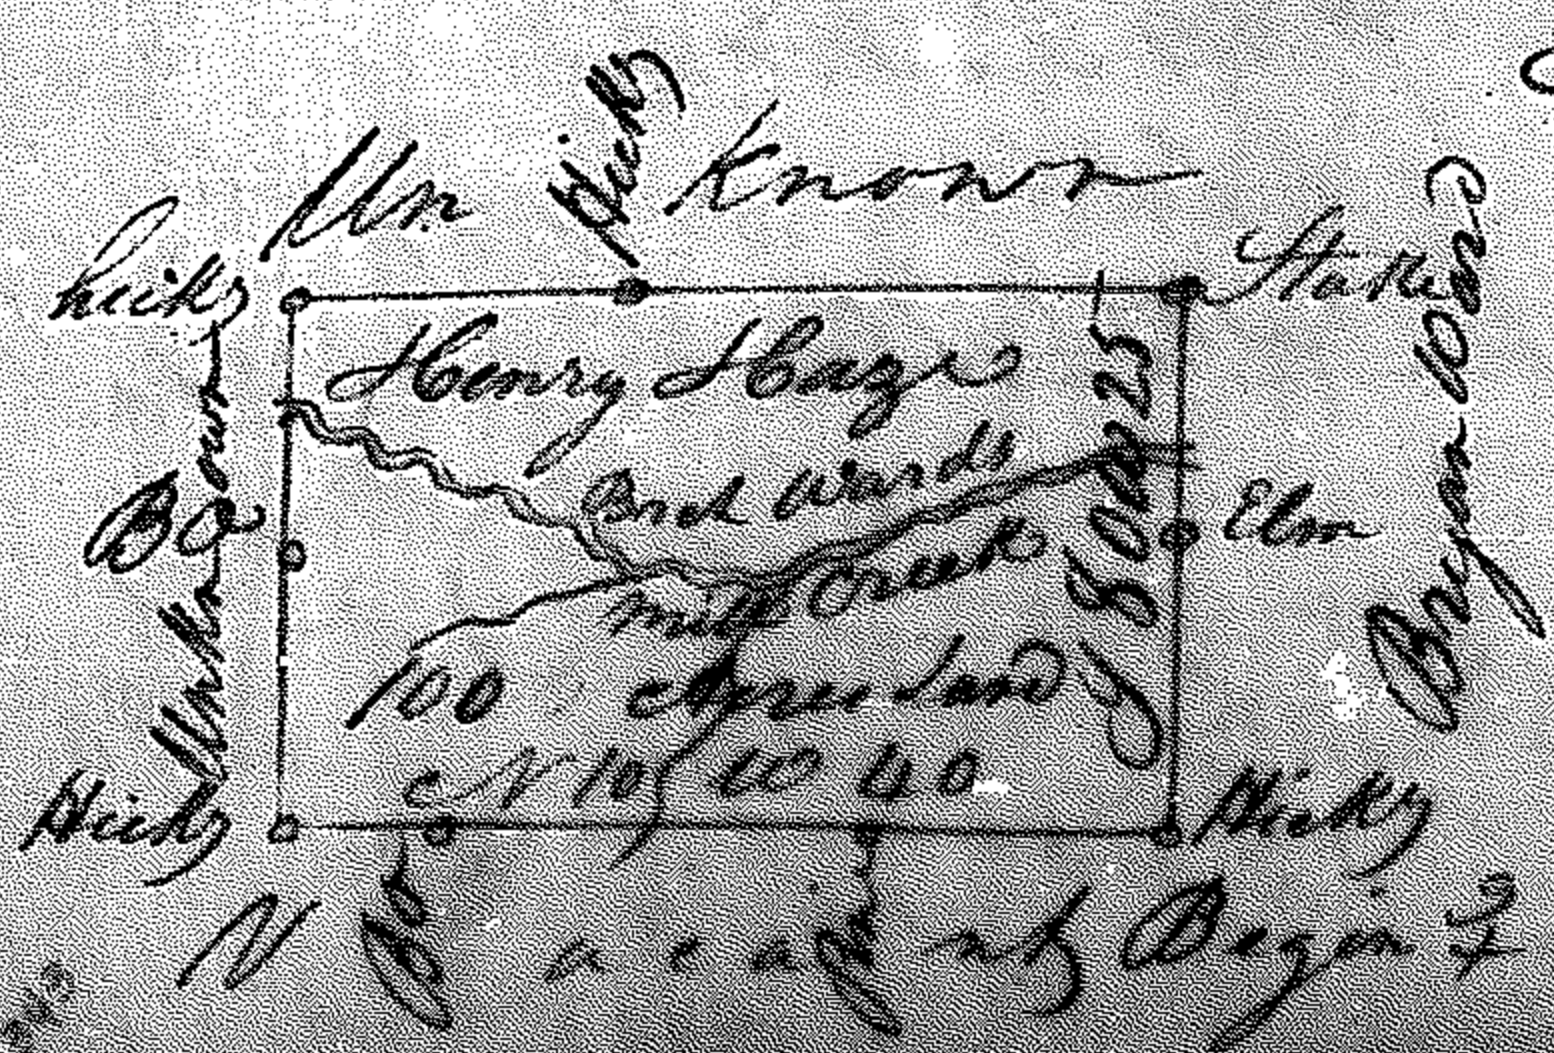

Franklin County Warrant
 Dated 13th Sept. 1791 Surveyed
 10th May 1792 By AM Donald
 JS Certif. By M Gorham
 C S
 Sec: 40 Ch & Inch
 N^o 1284

Franklin County
 Warrant Dated 13th
 Sept. 1791 Surveyed
 11th May 1792 By
 AM Donald & J
 Certif. By M Gorham
 C S
 Sec: 40 Ch & Inch
 N^o 1285

Franklin County Warrant
 Dated 13th April 1791
 Surveyed 12th May 1792
 By AM Donald & J
 Certified By M Gorham
 C S Sec: 40 Ch & Inch
 N^o 1286

Franklin County Warrant Dated
 4th July 1791 Surveyed 6th July
 1791 by W May JS Certif. by
 M Gorham C S
 Sec: 20 Ch & Inch
 N^o 1287