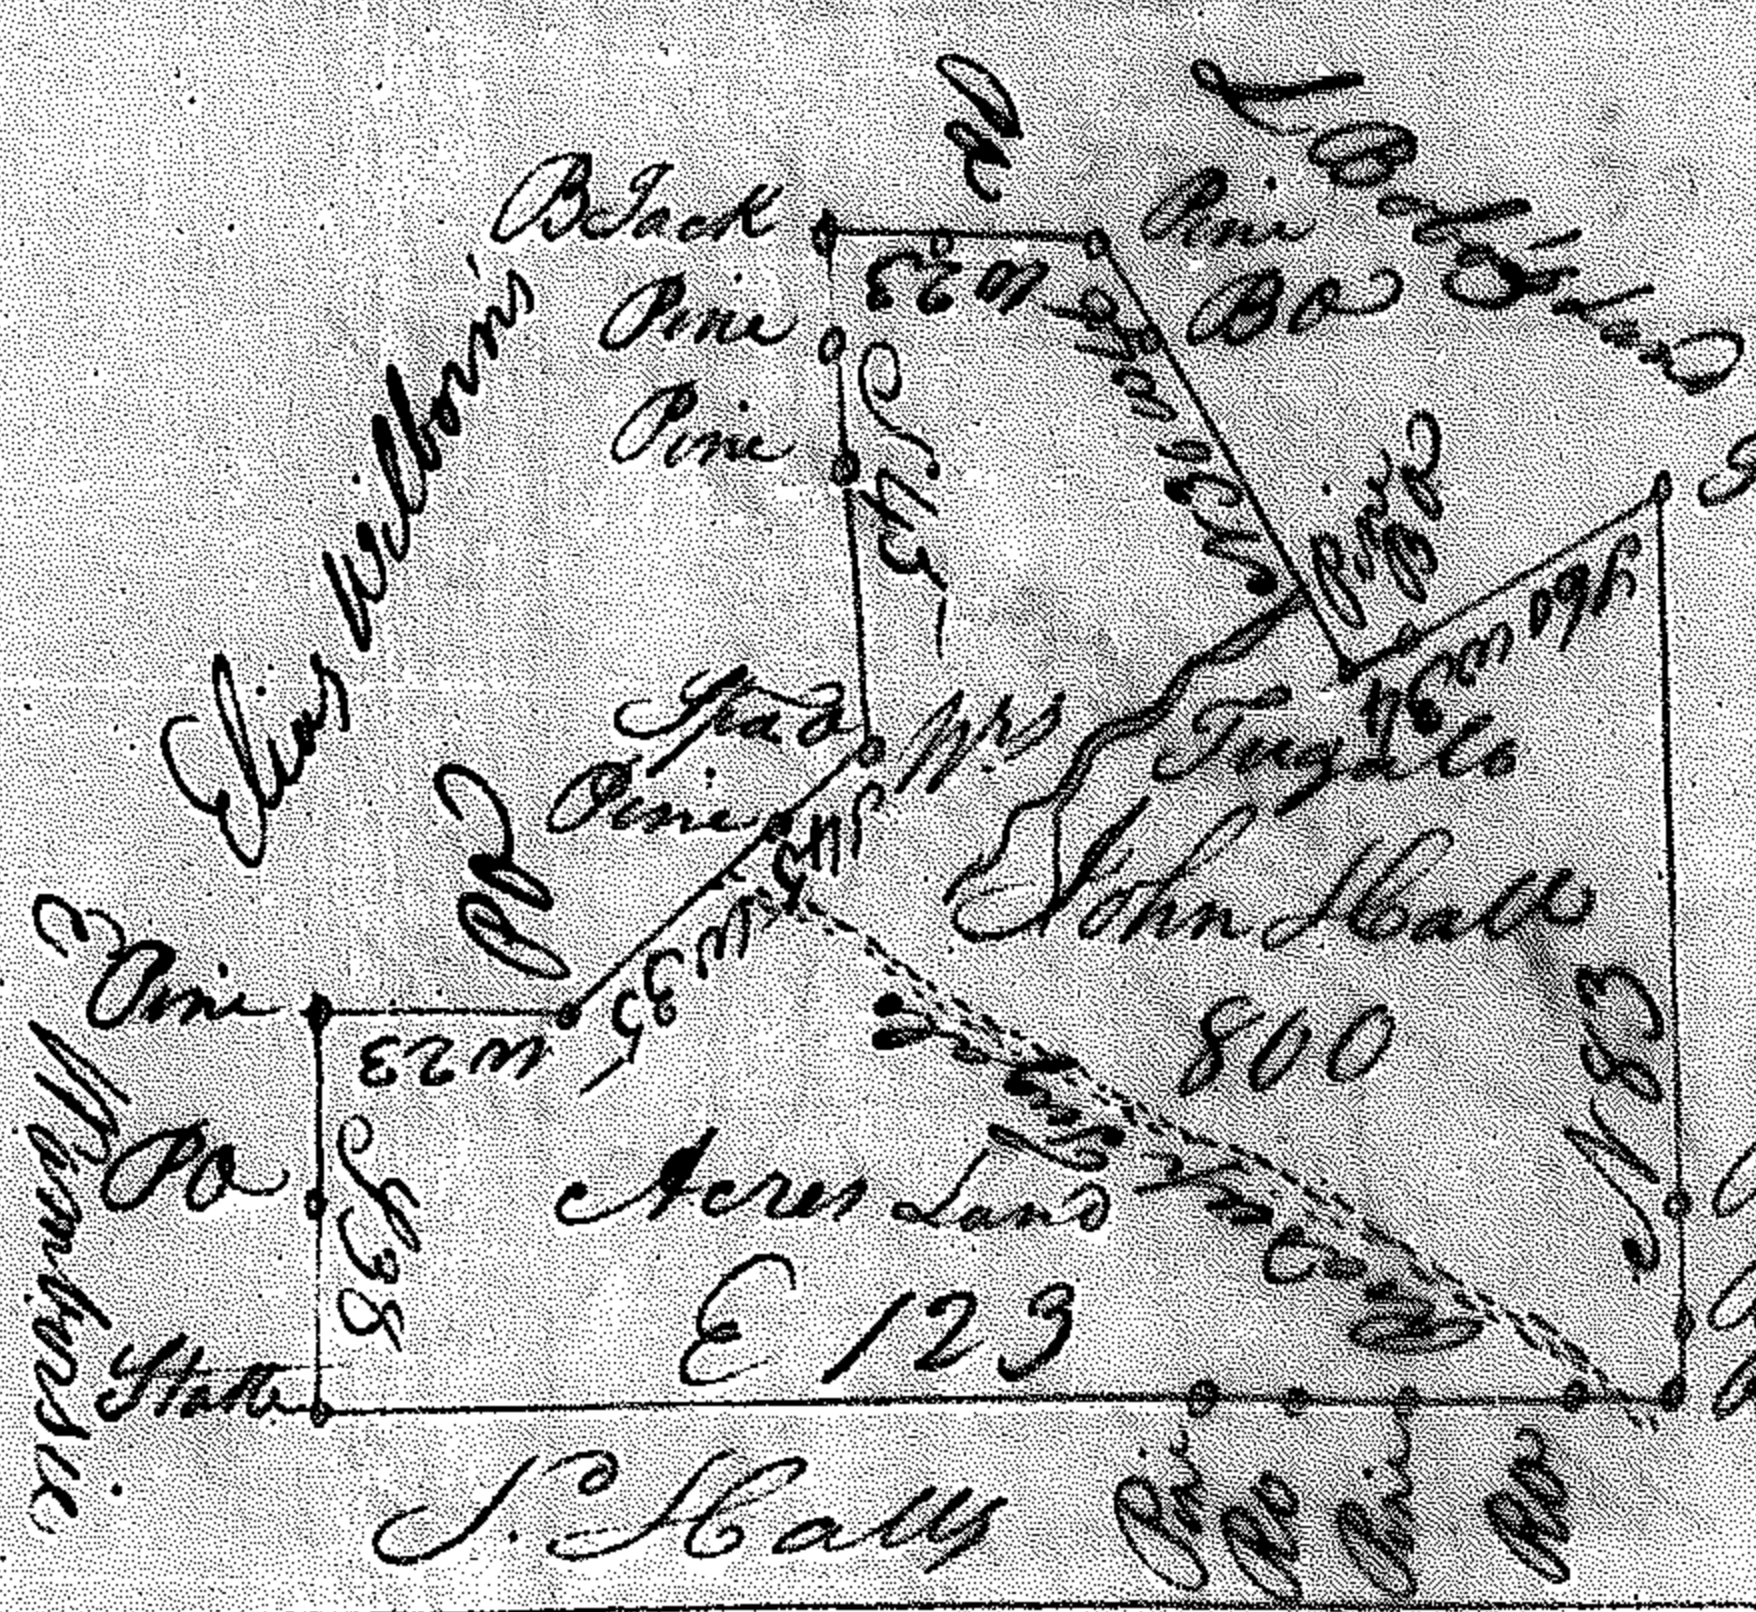

Franklin County Warrant
 Dated 13th Sept. 1791 Surveyed
 10th May 1792 By AM Donald
 JS Certif. By M Gorham
 C S
 Sec: 40 Ch & Inch
 N^o 1284

Franklin County
 Warrant Dated 13th
 Sept. 1791 Surveyed
 11th May 1792 By
 AM Donald & J
 Certif. By M Gorham
 C S
 Sec: 40 Ch & Inch
 N^o 1285

Franklin County Warrant
 Dated 13th April 1791
 Surveyed 12th May 1792
 By AM Donald & J
 Certified By M Gorham
 C S Sec: 40 Ch & Inch
 N^o 1286

Franklin County Warrant Dated
 4th July 1791 Surveyed 6th July
 1791 by W May JS Certif. by
 M Gorham C S
 Sec: 20 Ch & Inch
 N^o 1287