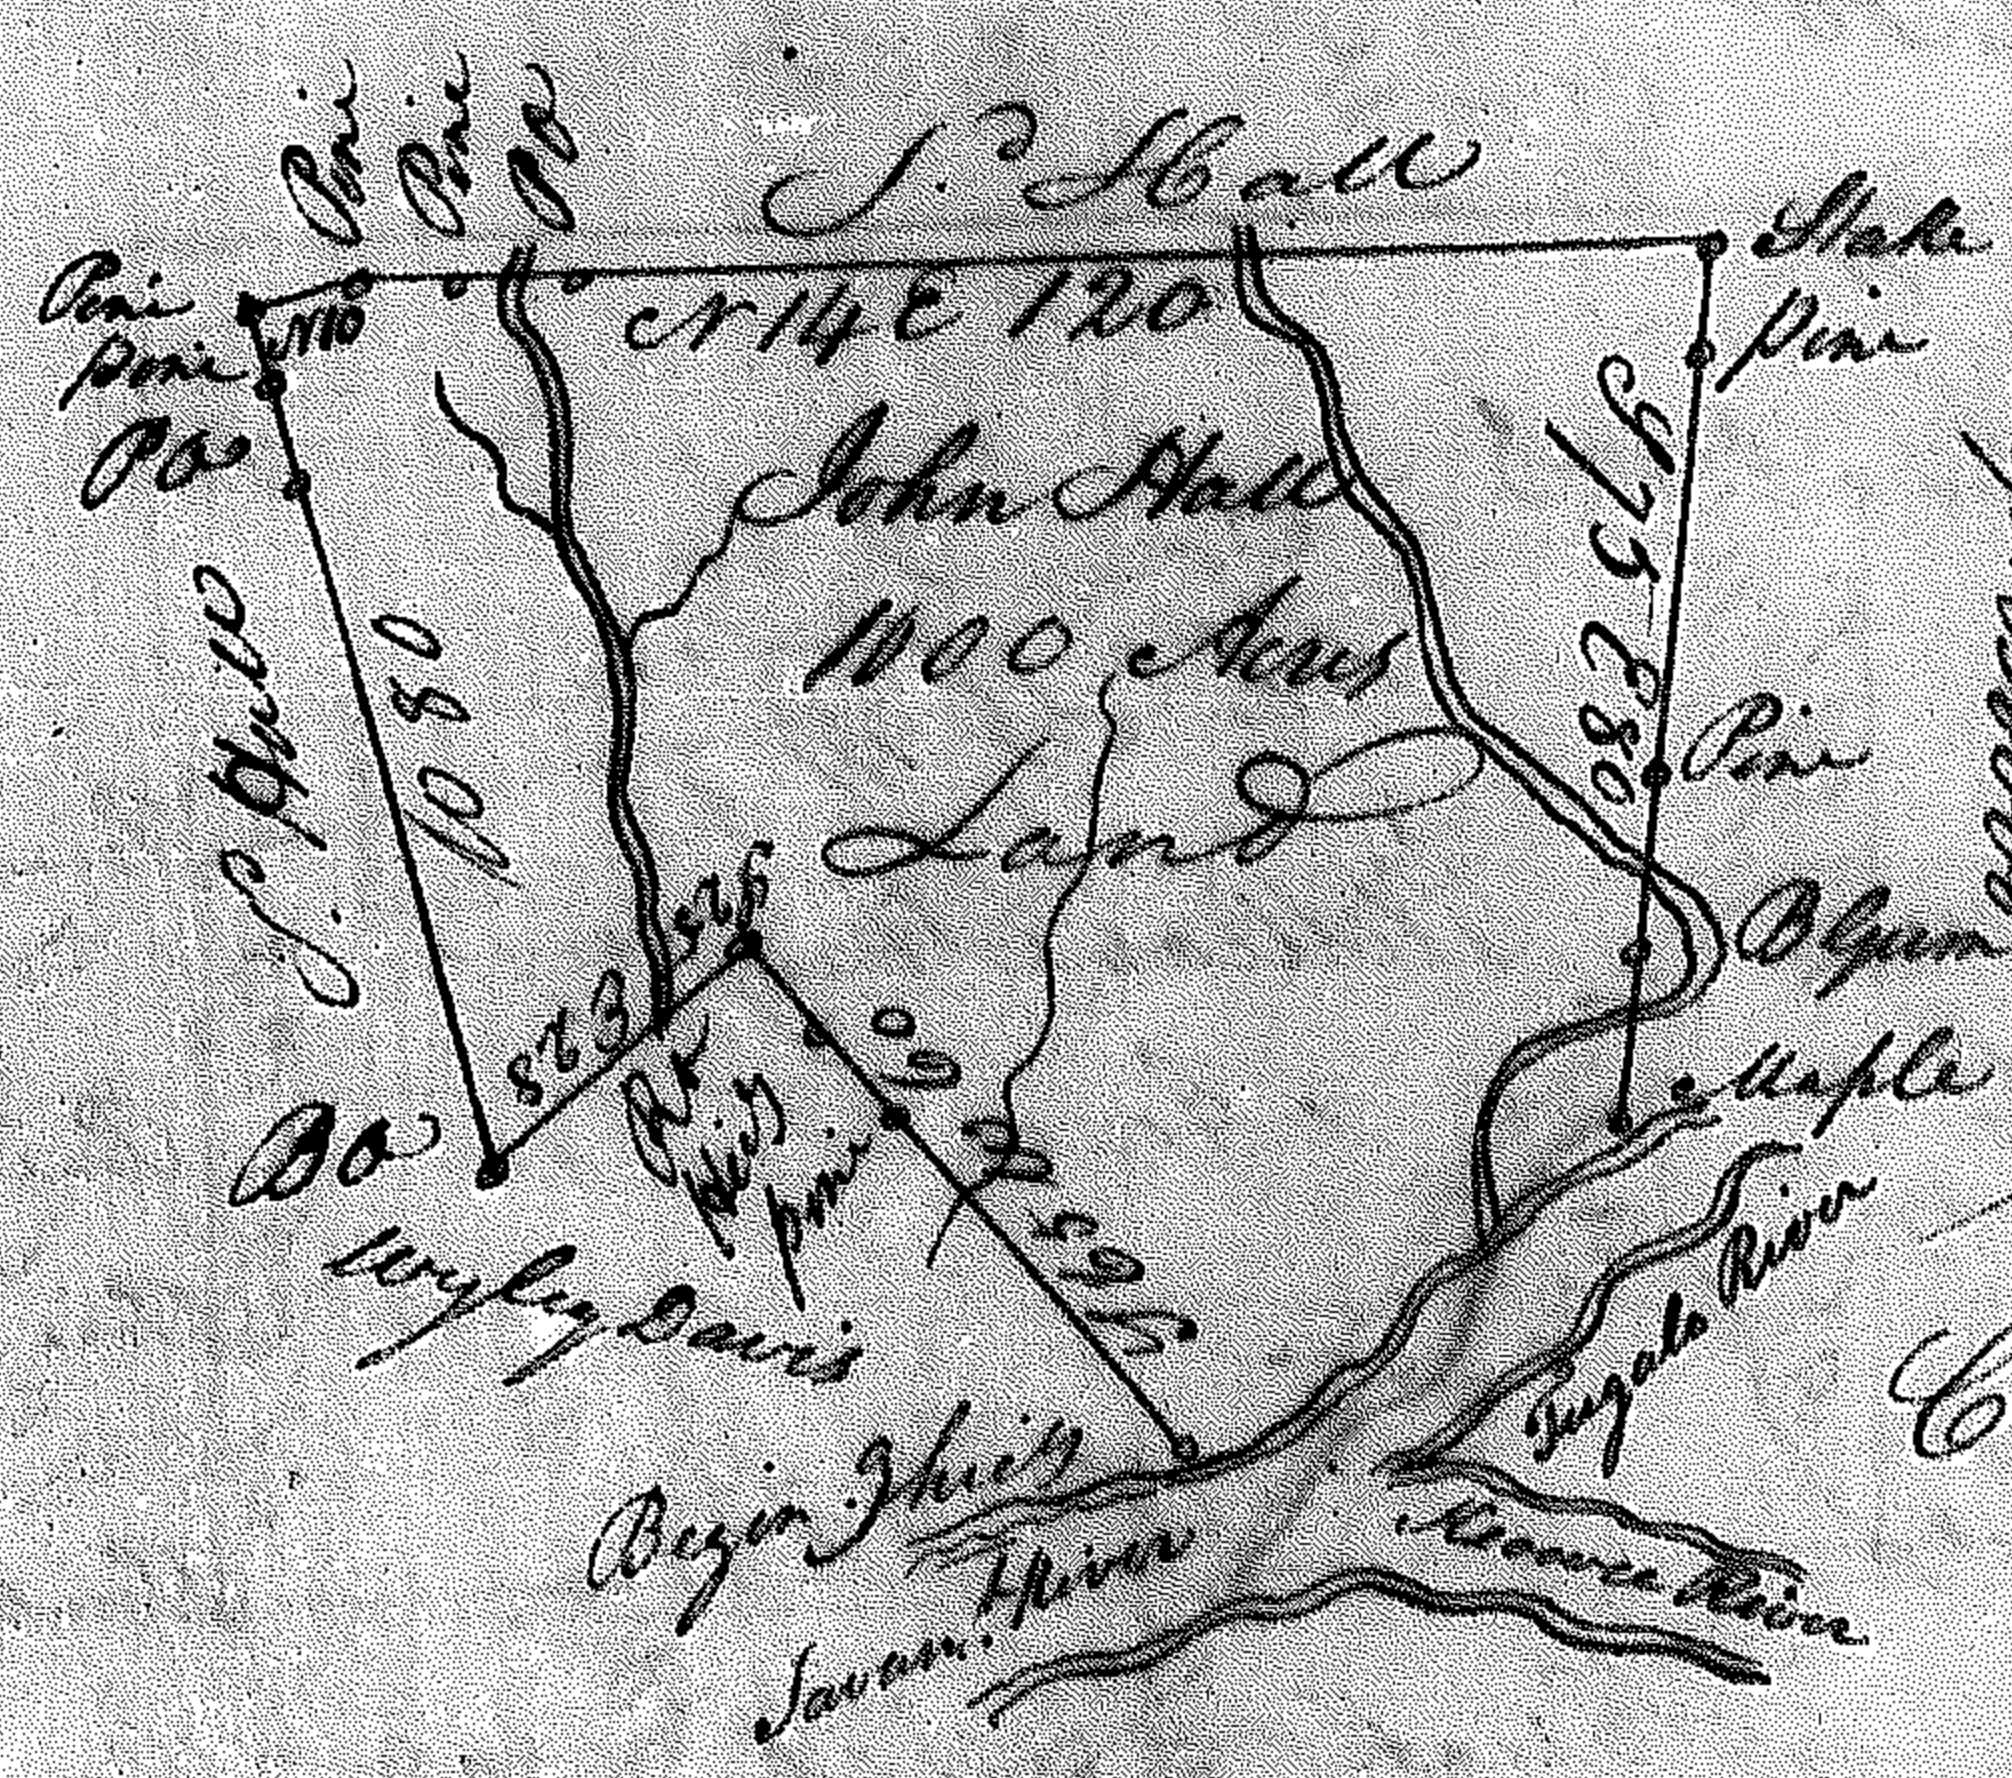

Franklin County Warrant
 Dated 13th Sept. 1791 Surveyed
 10th May 1792 By AM Donald
 JS Certif. By M Gorham
 C S
 Sec: 40 Ch & Inch
 N^o 1284

Franklin County
 Warrant Dated 13th
 Sept. 1791 Surveyed
 11th May 1792 By
 AM Donald & J
 Certif. By M Gorham
 C S
 Sec: 40 Ch & Inch
 N^o 1285

Franklin County Warrant
 Dated 13th April 1791
 Surveyed 12th May 1792
 By AM Donald & J
 Certified By M Gorham
 C S Sec: 40 Ch & Inch
 N^o 1286

Franklin County Warrant Dated
 4th July 1791 Surveyed 6th July
 1791 by W May JS Certif. by
 M Gorham C S
 Sec: 20 Ch & Inch
 N^o 1287