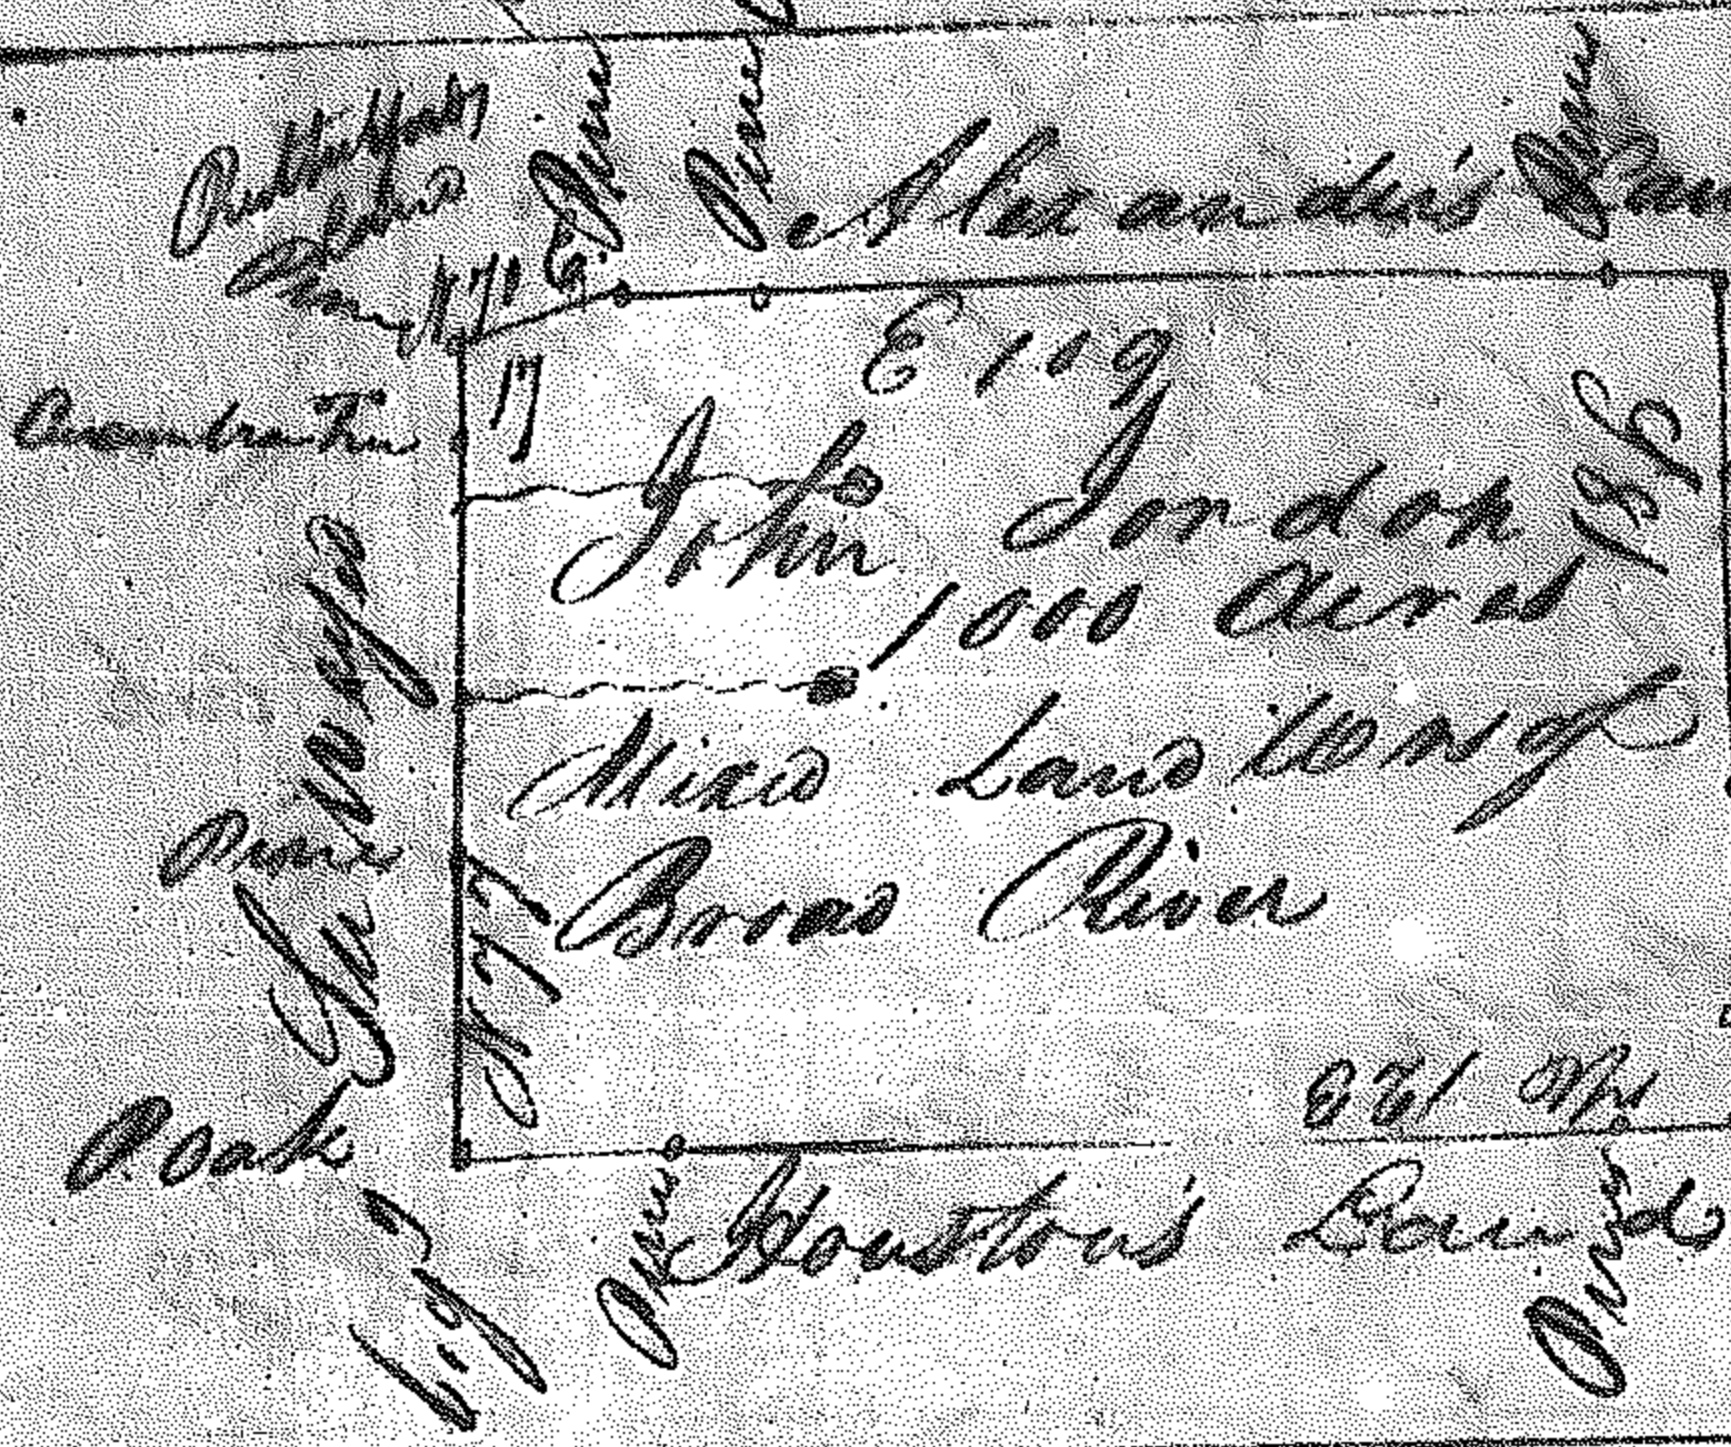

Franklin County
 Warrant dated 20 June 1794
 Surveyed 7th July 1794 by
 B. Oak G. Taylor Es. Cert by
 Abner Franklin in 63
 Sea 40 ft p. Inch
 1579

Franklin County
 Warrant dated 20 June 1794
 Surveyed 7th July 1794 by
 Pine G. Taylor Es Cert by
 Abner Franklin in 63
 Sea 40 ft p. Inch
 1580

Franklin County
 Warrant dated 23 April 1789
 Surveyed 2nd Oct 1789 by
 Pine H. M. Dapala Es.
 Cert by John Graham in 63
 Sea 40 ft p. Inch
 1581

Franklin County
 Warrant dated 28 July 1789
 Surveyed 31 July 1789 by
 D. Campbell Es
 Cert by John Graham
 in 63
 Sea 20 ft p. Inch
 1582