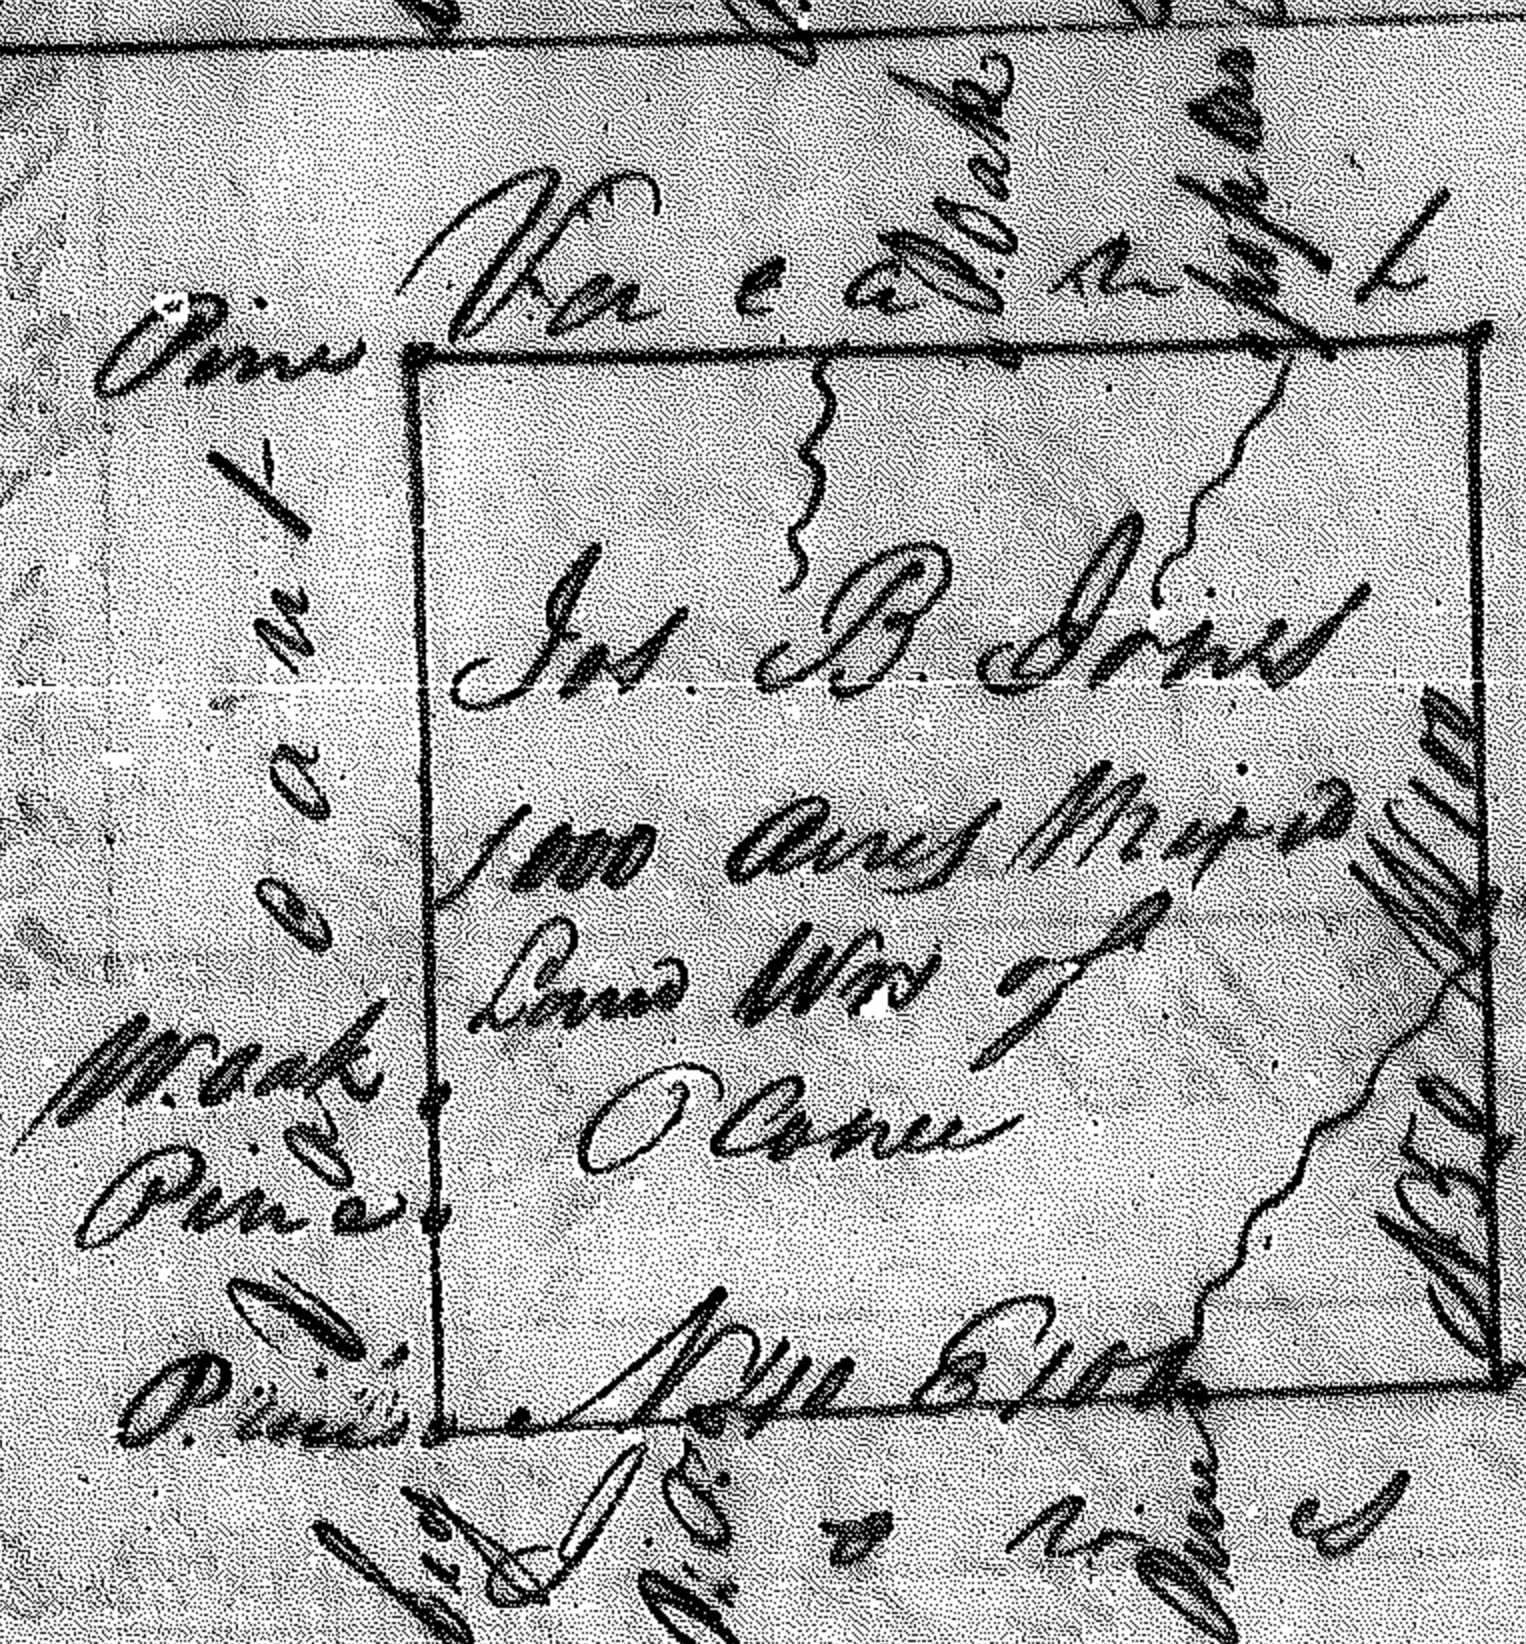

Franklin County
 Warrant dated 20 June 1794
 Surveyed 7th July 1794 by
 B. Oak G. Taylor Es. Cert by
 Abner Franklin in 63
 Sea 40 ft p. Inch
 1579

Franklin County
 Warrant dated 20 June 1794
 Surveyed 7th July 1794 by
 Pine G. Taylor Es Cert by
 Abner Franklin in 63
 Sea 40 ft p. Inch
 1580

Franklin County
 Warrant dated 23 April 1789
 Surveyed 2nd Oct 1789 by
 Pine H. M. Dapala Es.
 Cert by John Graham in 63
 Sea 40 ft p. Inch
 1581

Franklin County
 Warrant dated 28 July 1789
 Surveyed 31 July 1789 by
 D. Campbell Es
 Cert by John Graham
 in 63
 Sea 20 ft p. Inch
 1582