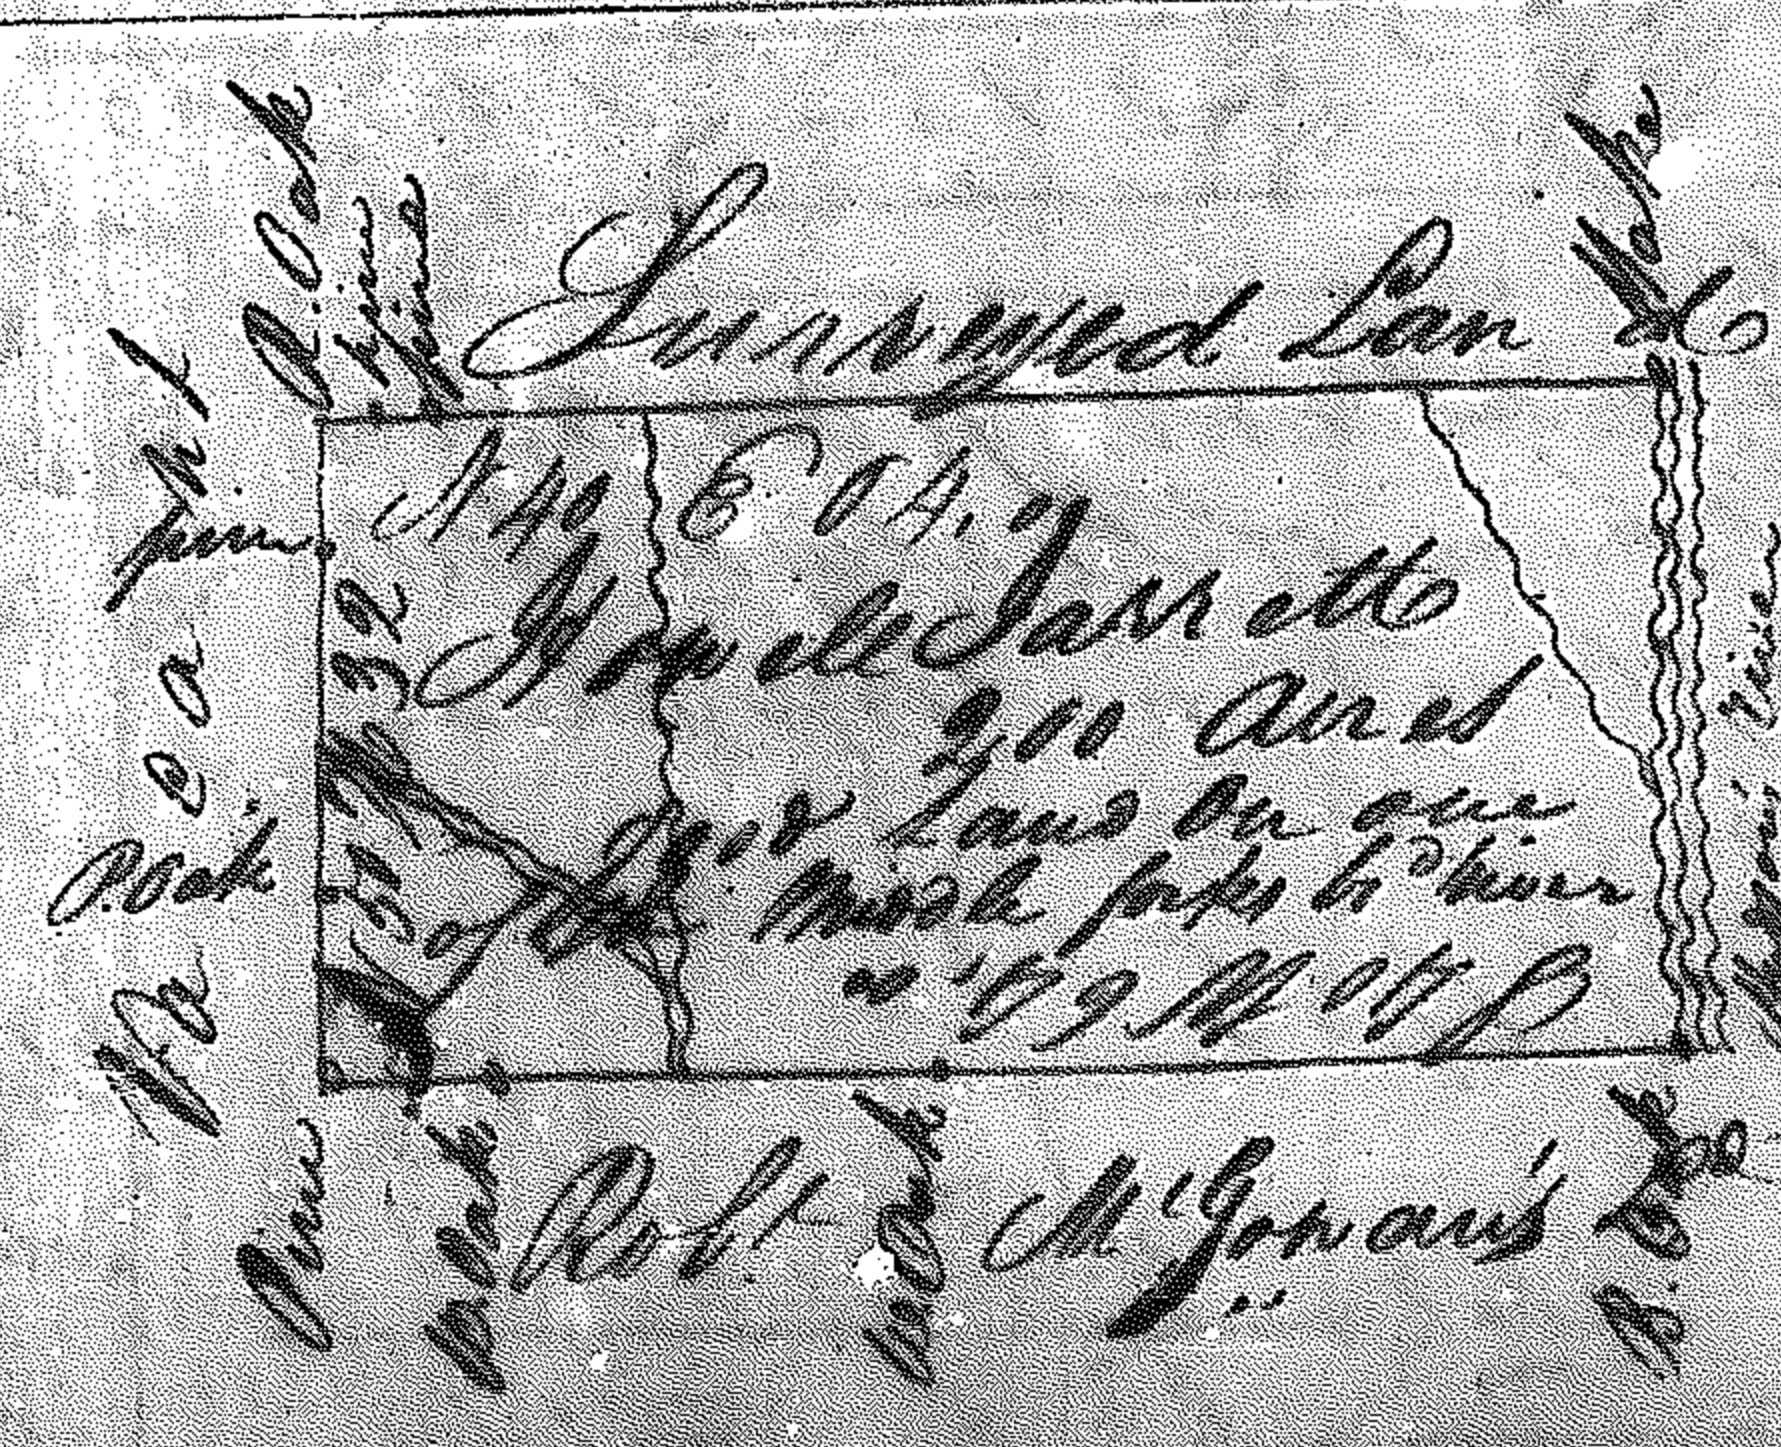

Franklin County
 Warrant dated 20 June 1794
 Surveyed 7th July 1794 by
 B. Oak G. Taylor Es. Cert by
 Abner Franklin in 63
 Sea 40 ft p. Inch
 1579

Franklin County
 Warrant dated 20 June 1794
 Surveyed 7th July 1794 by
 Pine G. Taylor Es Cert by
 Abner Franklin in 63
 Sea 40 ft p. Inch
 1580

Franklin County
 Warrant dated 23 April 1789
 Surveyed 2nd Oct 1789 by
 Pine H. M. Dapala Es.
 Cert by John Graham in 63
 Sea 40 ft p. Inch
 1581

Franklin County
 Warrant dated 28 July 1789
 Surveyed 31 July 1789 by
 D. Campbell Es
 Cert by John Graham
 in 63
 Sea 20 ft p. Inch
 1582