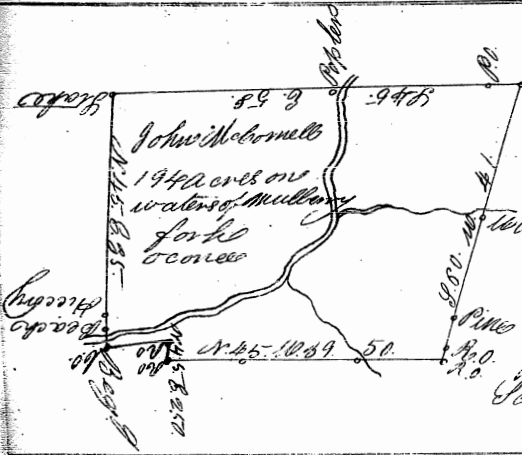

Jackson County
 Stake Warrant dated 5th June 1815
 Surveyed 23rd June 1815
 By Joseph T. Cunningham C.S.
 J. Liddles
 O. Light
 300 chains per Inch

Jackson County
 Warrant dated 5th June 1815
 Surveyed 5th September 1815
 By Joseph T. Cunningham C.S.
 Robert Smith
 John M. Connell C.S.
 300 chains per Inch

Jackson County
 Warrant dated 5th February 1815
 Surveyed 11th February 1815
 By Joseph T. Cunningham C.S.
 J. Morris
 M. Dof
 300 chains per Inch