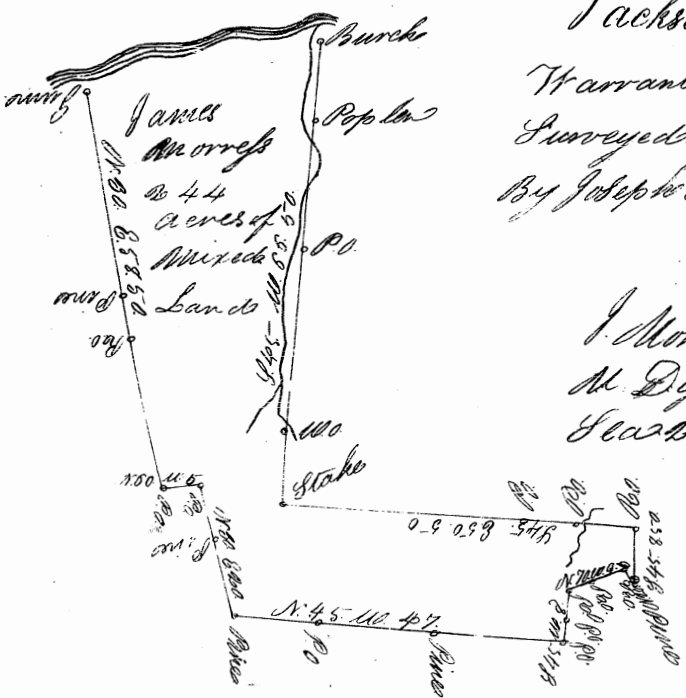

Jackson County
 Stake Warrant dated 5th June 1815
 Surveyed 23rd June 1815
 By Joseph T. Cunningham C.S.
 J. Liddles
 O. Light
 300 chains per Inch

Jackson County
 Warrant dated 5th June 1815
 Surveyed 5th September 1815
 By Joseph T. Cunningham C.S.
 Robert Smith
 John M. Connell C.S.
 300 chains per Inch

Jackson County
 Warrant dated 5th February 1815
 Surveyed 11th February 1815
 By Joseph T. Cunningham C.S.
 J. Morris
 M. Dof
 300 chains per Inch