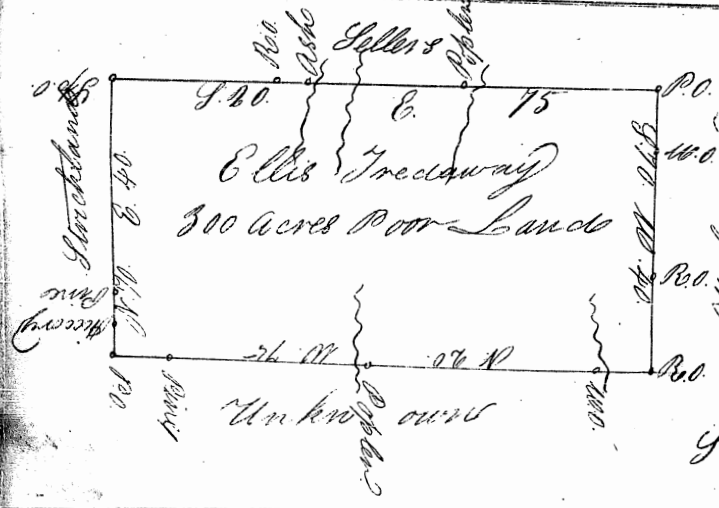

# Jackson County

Warrant dated 31<sup>st</sup> July 1815  
 Surveyed 10<sup>th</sup> Oct 1815  
 By Joseph Cunningham C.S.  
 W. H. Reed }  
 C. Lyke } C.C.  
 Sec 20 chains per inch

# Jackson County

Warrant dated 6<sup>th</sup> June 1815  
 Surveyed 28<sup>th</sup> June 1815  
 By Joseph Cunningham C.S.  
 J. Johnson }  
 A. Johnson } C.C.  
 Sec 20 chains per inch

# Jackson County

Warrant dated 6<sup>th</sup> June 1815  
 Surveyed 28<sup>th</sup> July 1815  
 By Joseph Cunningham C.S.  
 J. Collins }  
 W. C. } C.C.  
 Sec 20 chains per inch