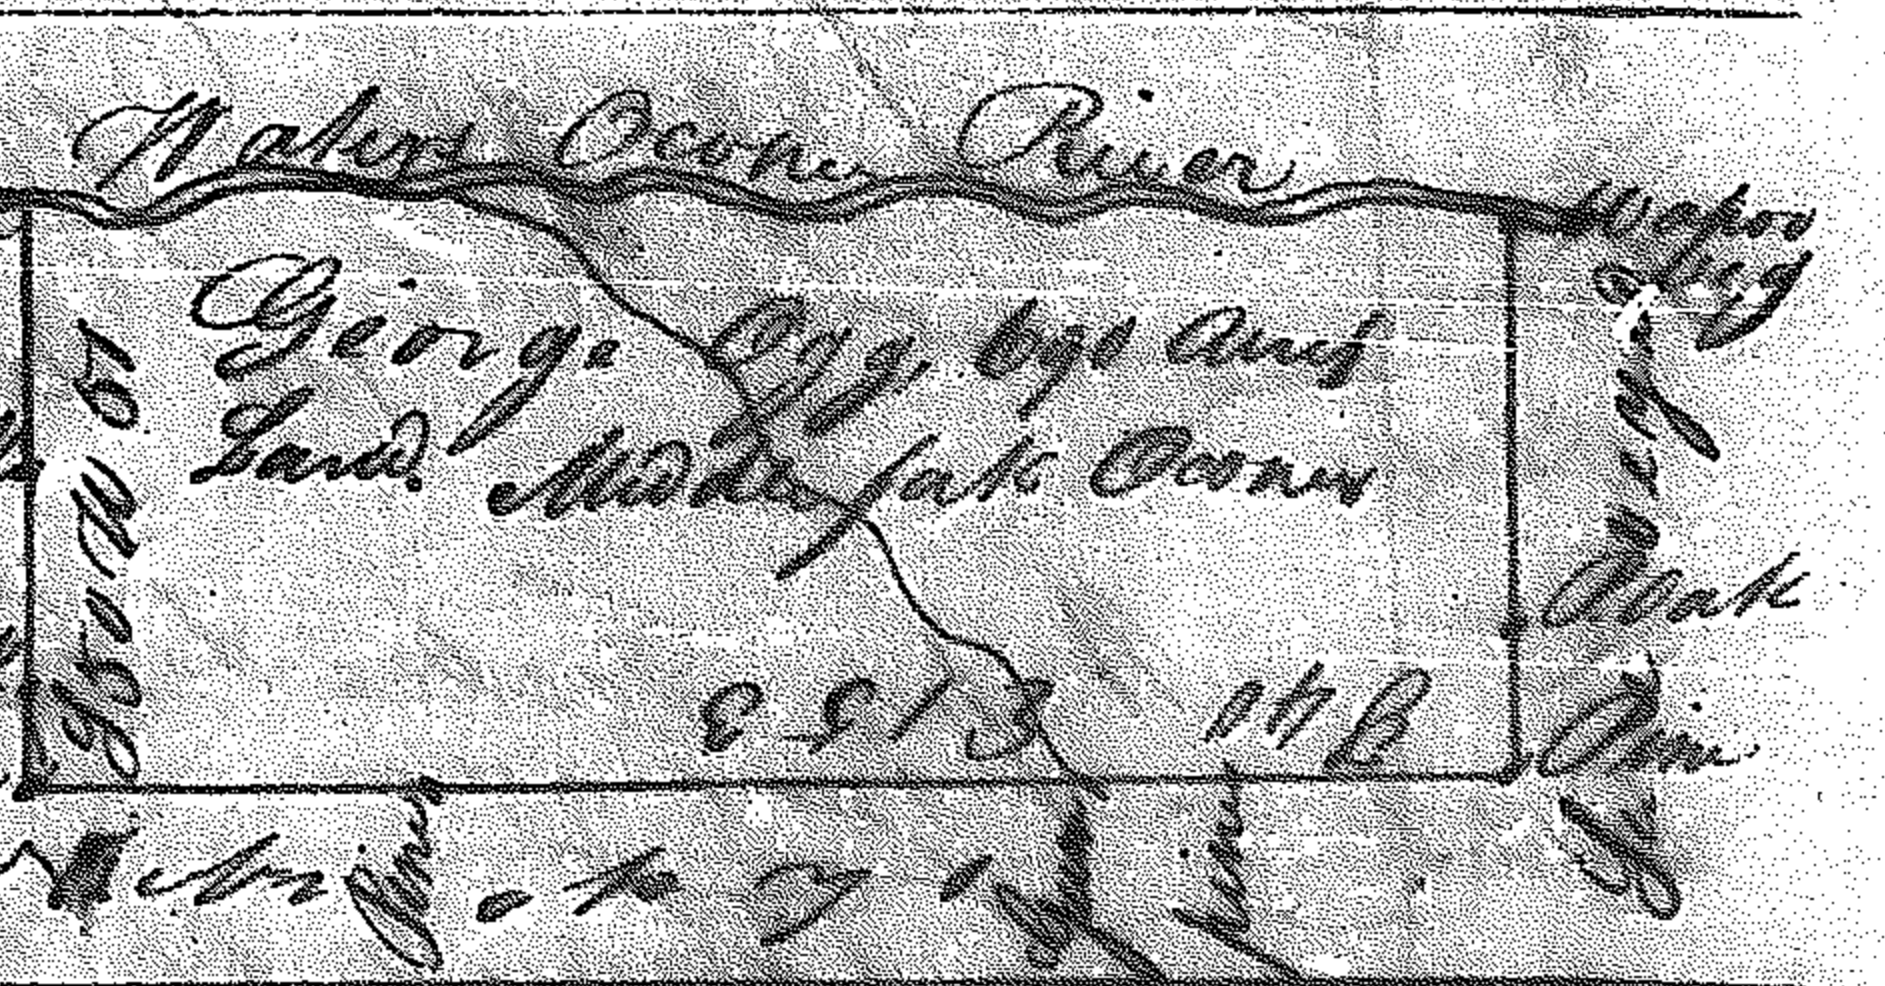

Franklin County  
 Warrant dated 29 April  
 1793 Surveyed 2 May 1793  
 by Mr Williamson D.S.  
 Cut by  
 John Gorham C.S.  
 See 40 Chs p. 200 #732

Franklin County  
 Warrant dated 29 April 1793  
 Surveyed 2 May 1793 by  
 Mr Williamson D.S.  
 Cut by  
 John Gorham C.S.  
 See 40 Chs p. 200 #733

Franklin County  
 Warrant dated 29 April 1793  
 Surveyed 2 May 1793 by  
 Mr Williamson D.S.  
 Cut by  
 John Gorham C.S.  
 See 40 Chs p. 200 #734

Franklin County  
 Warrant dated 29 April  
 1793 Surveyed 2 May 1793  
 by Mr Williamson D.S.  
 Cut by  
 John Gorham C.S.  
 See 40 Chs p. 200 #735

Franklin County  
 Warrant dated 2 July 1787  
 Surveyed 23 Dec 1787 by  
 Nathl. Payne D.S. Cut by  
 John Gorham C.S.  
 See 20 Chs p. 200 #736