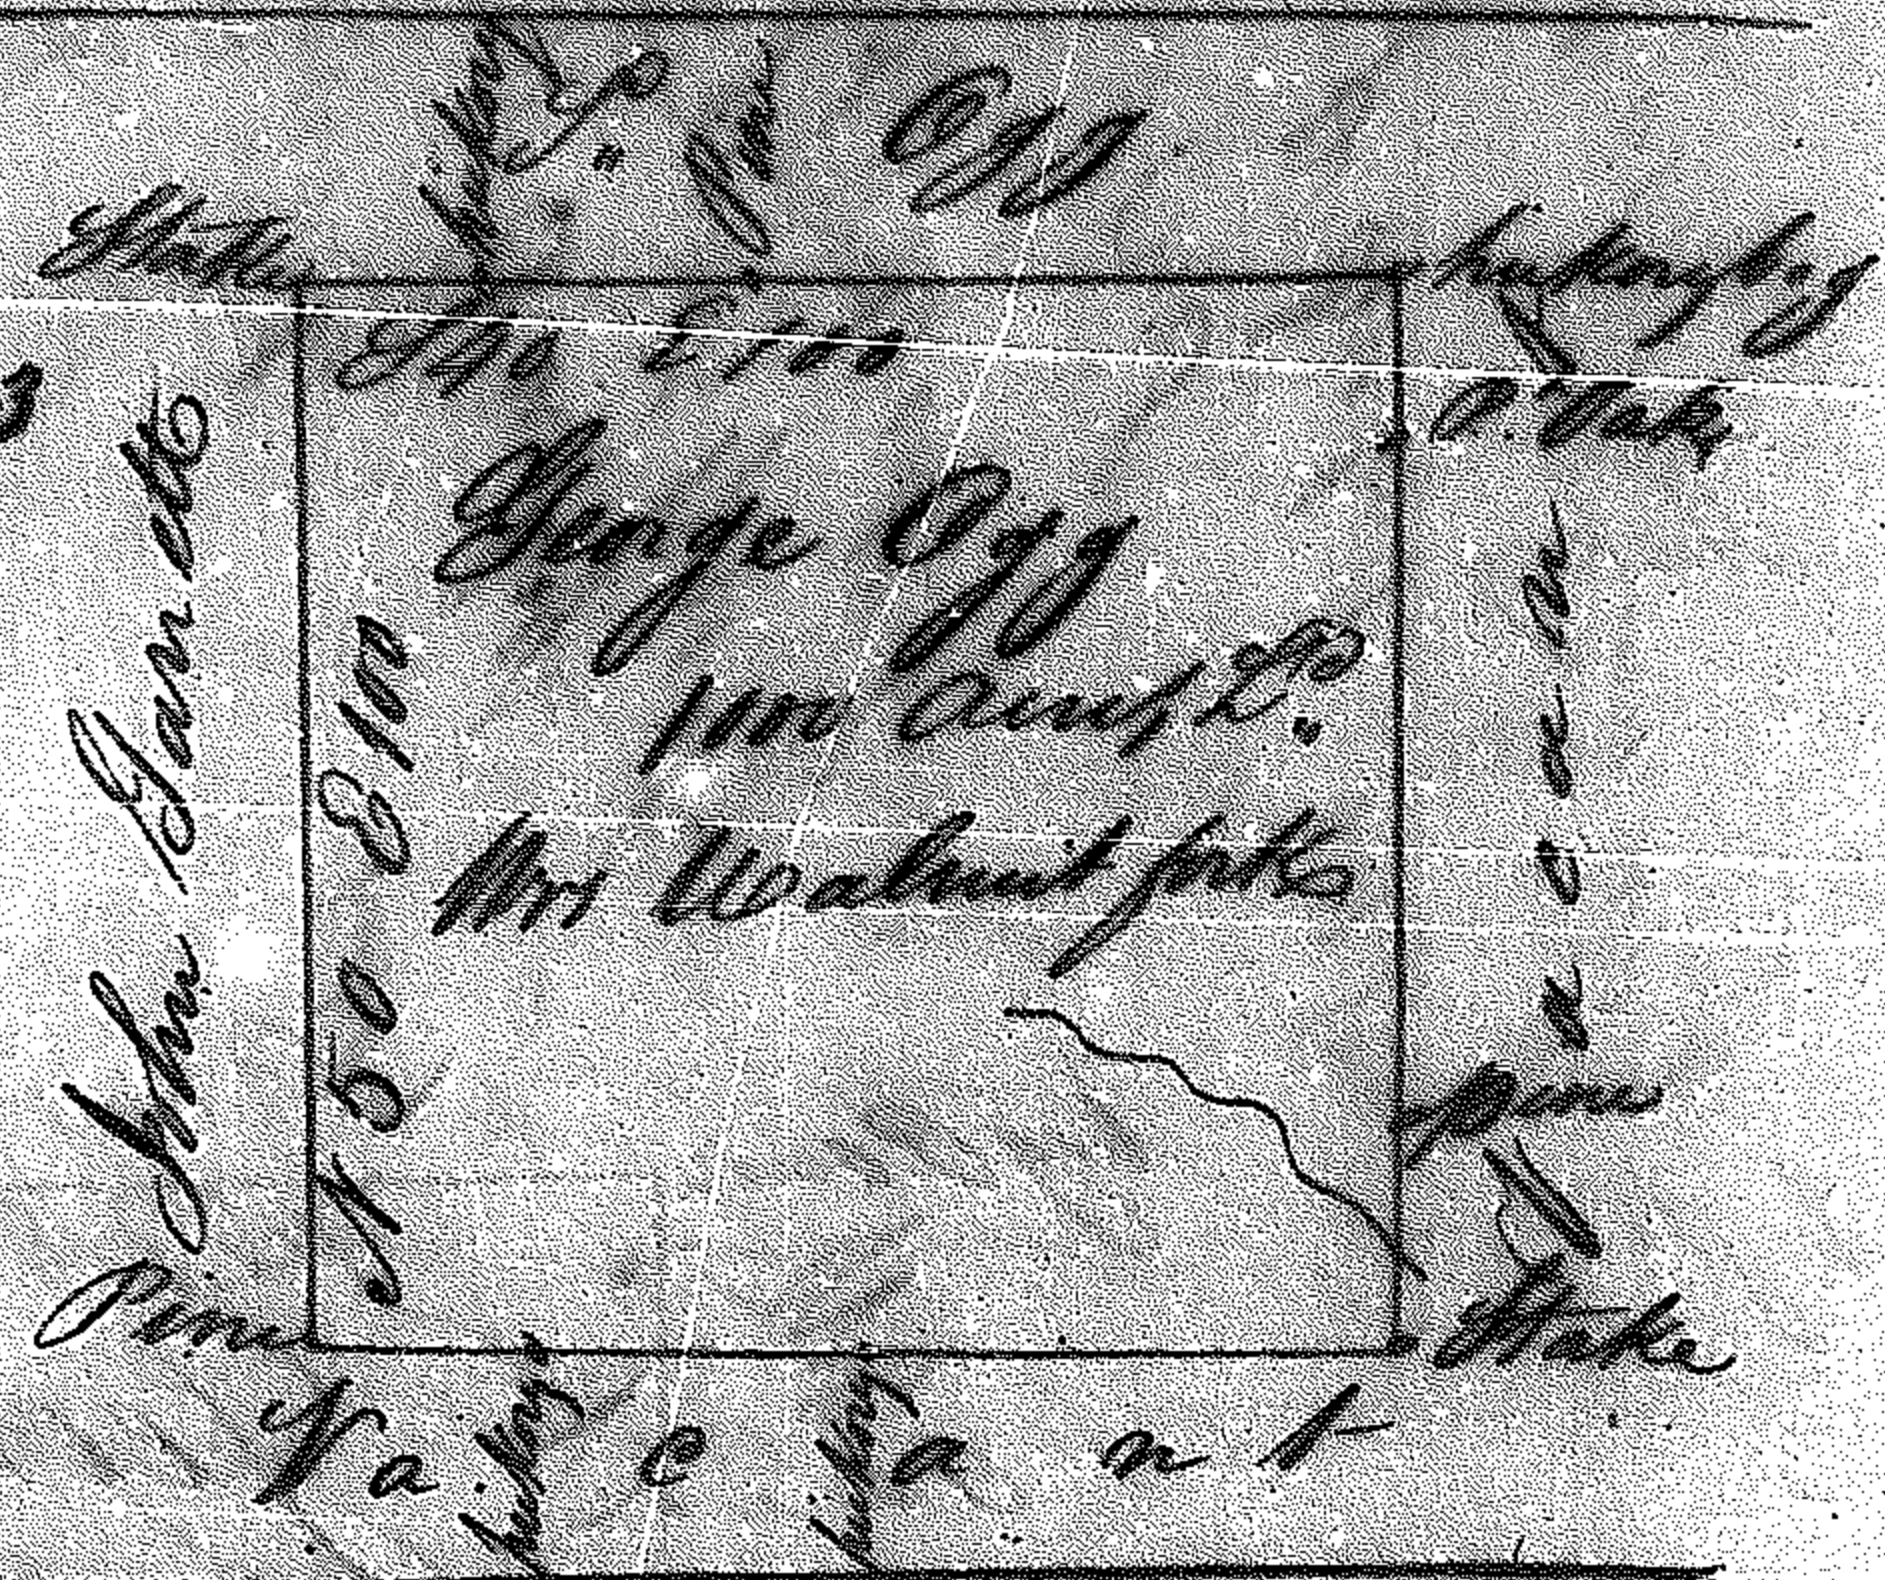

Franklin County  
 Warrant dated 29 April  
 1793 Surveyed 2 May 1793  
 by Mr Williamson D.S.  
 Cut by  
 John Gorham C.S.  
 See 40 Chs p. 200 #732

Franklin County  
 Warrant dated 29 April 1793  
 Surveyed 2 May 1793 by  
 Mr Williamson D.S.  
 Cut by  
 John Gorham C.S.  
 See 40 Chs p. 200 #733

Franklin County  
 Warrant dated 29 April 1793  
 Surveyed 2 May 1793 by  
 Mr Williamson D.S.  
 Cut by  
 John Gorham C.S.  
 See 40 Chs p. 200 #734

Franklin County  
 Warrant dated 29 April  
 1793 Surveyed 2 May 1793  
 by Mr Williamson D.S.  
 Cut by  
 John Gorham C.S.  
 See 40 Chs p. 200 #735

Franklin County  
 Warrant dated 2 July 1787  
 Surveyed 23 Dec 1787 by  
 Nathl. Payne D.S. Cut by  
 John Gorham C.S.  
 See 20 Chs p. 200 #736