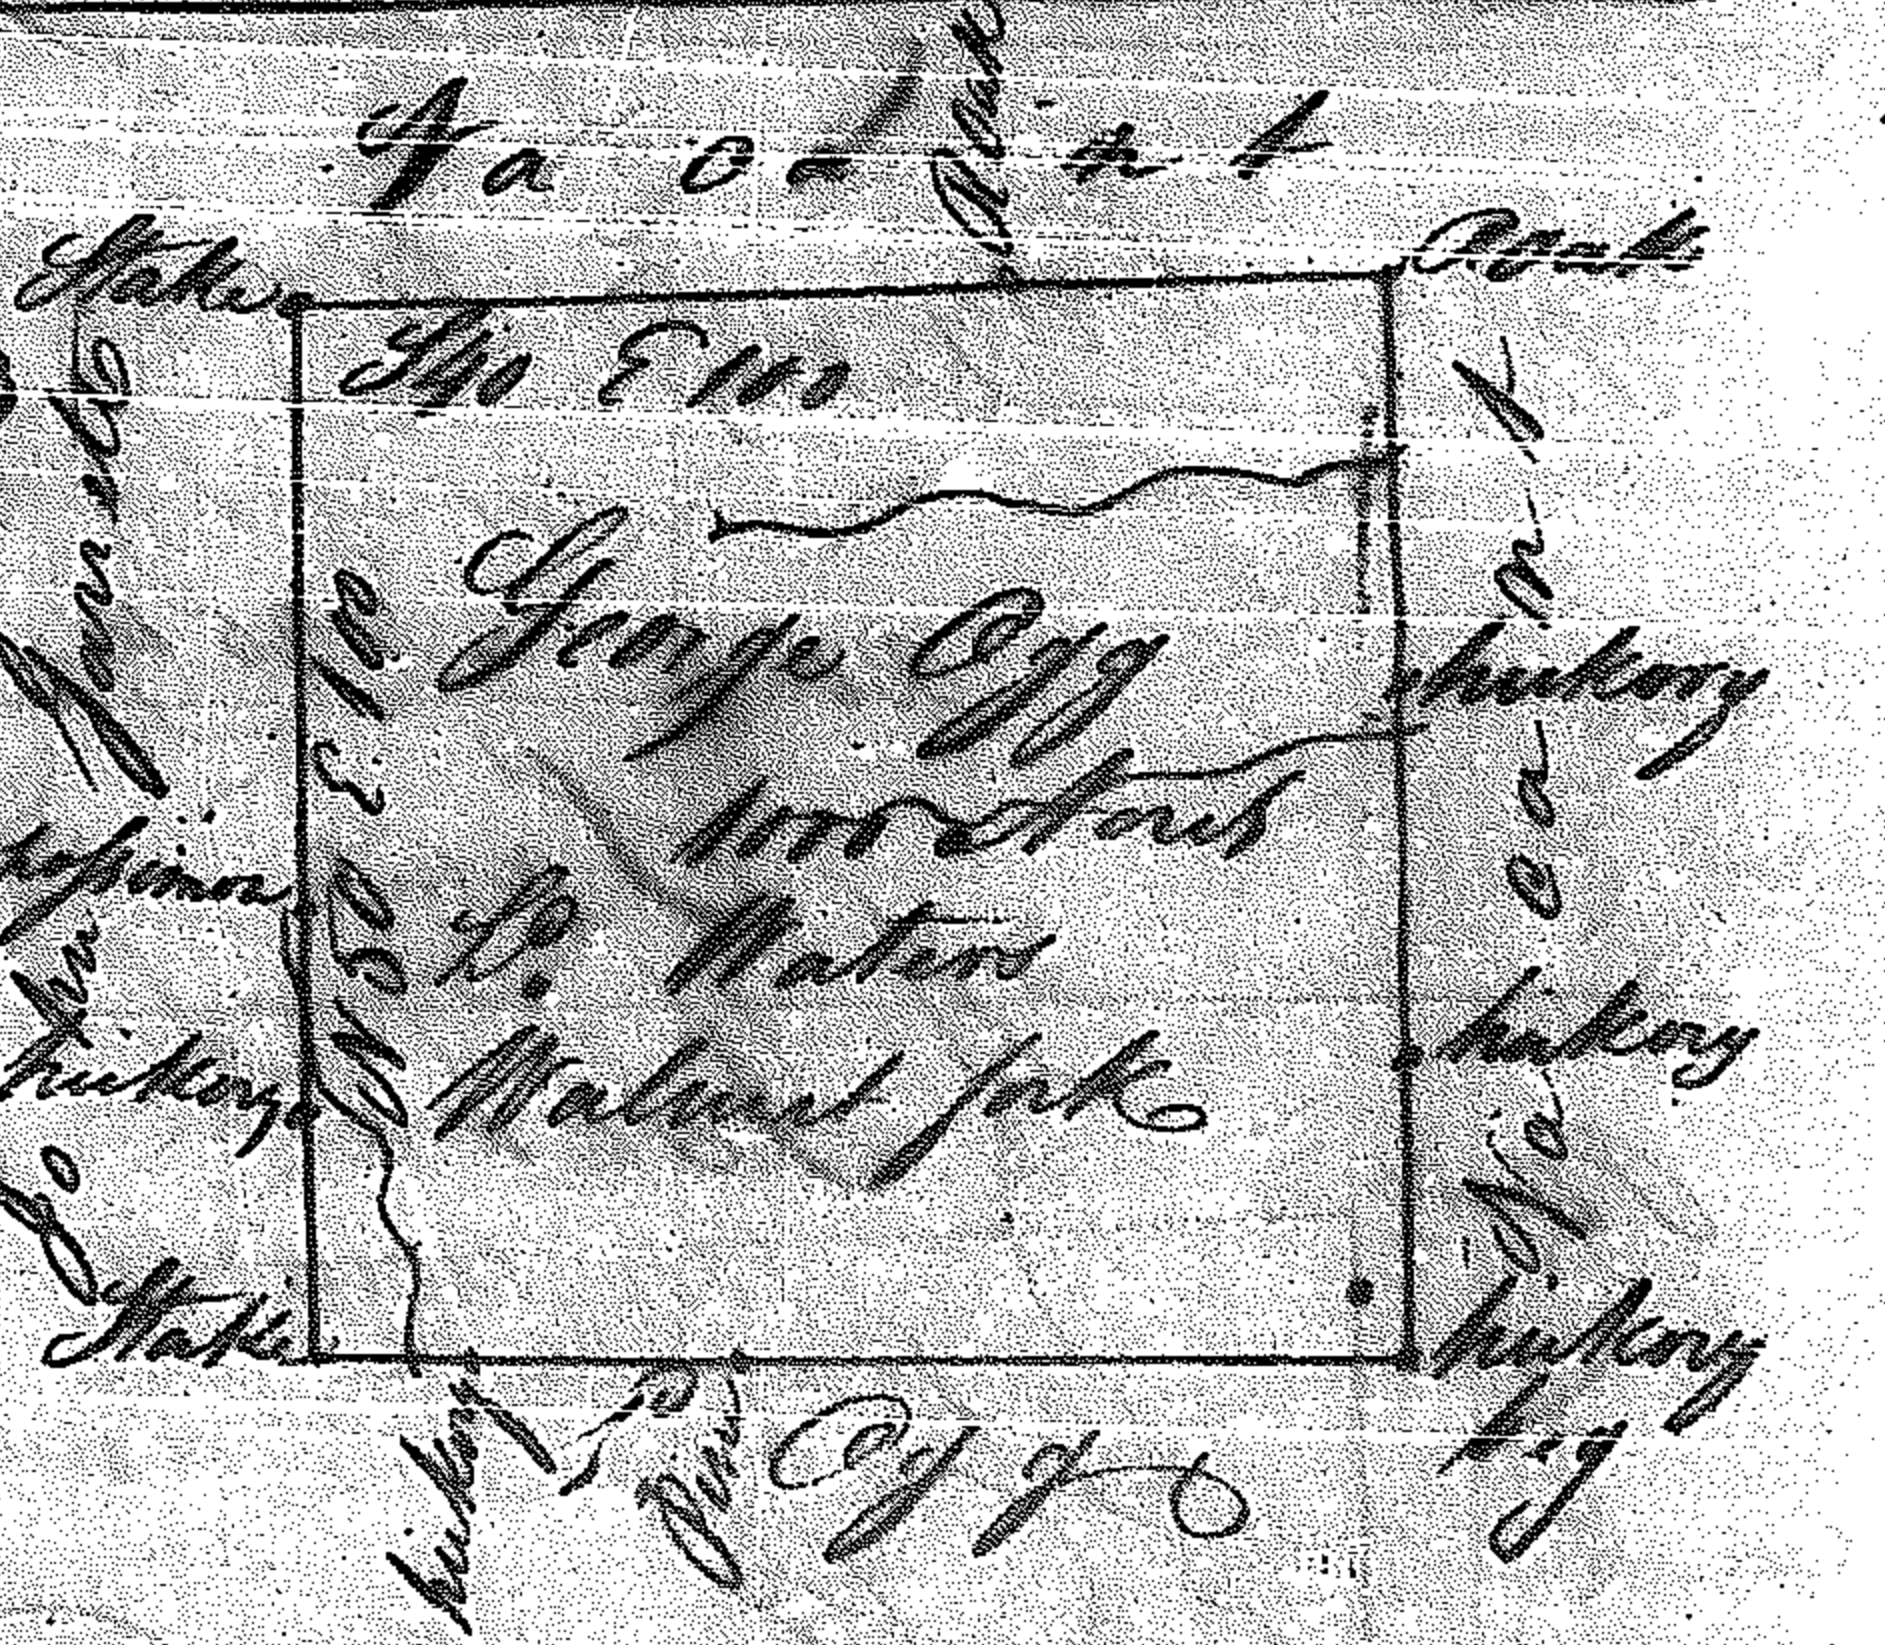

Franklin County  
 Warrant dated 29 April  
 1793 Surveyed 2 May 1793  
 by Mr Williamson D.S.  
 Cut by  
 John Gorham C.S.  
 See 40 Chs p. 200 #732

Franklin County  
 Warrant dated 29 April 1793  
 Surveyed 2 May 1793 by  
 Mr Williamson D.S.  
 Cut by  
 John Gorham C.S.  
 See 40 Chs p. 200 #733

Franklin County  
 Warrant dated 29 April 1793  
 Surveyed 2 May 1793 by  
 Mr Williamson D.S.  
 Cut by  
 John Gorham C.S.  
 See 40 Chs p. 200 #734

Franklin County  
 Warrant dated 29 April  
 1793 Surveyed 2 May 1793  
 by Mr Williamson D.S.  
 Cut by  
 John Gorham C.S.  
 See 40 Chs p. 200 #735

Franklin County  
 Warrant dated 2 July 1787  
 Surveyed 23 Dec 1787 by  
 Nathl. Payne D.S. Cut by  
 John Gorham C.S.  
 See 20 Chs p. 200 #736