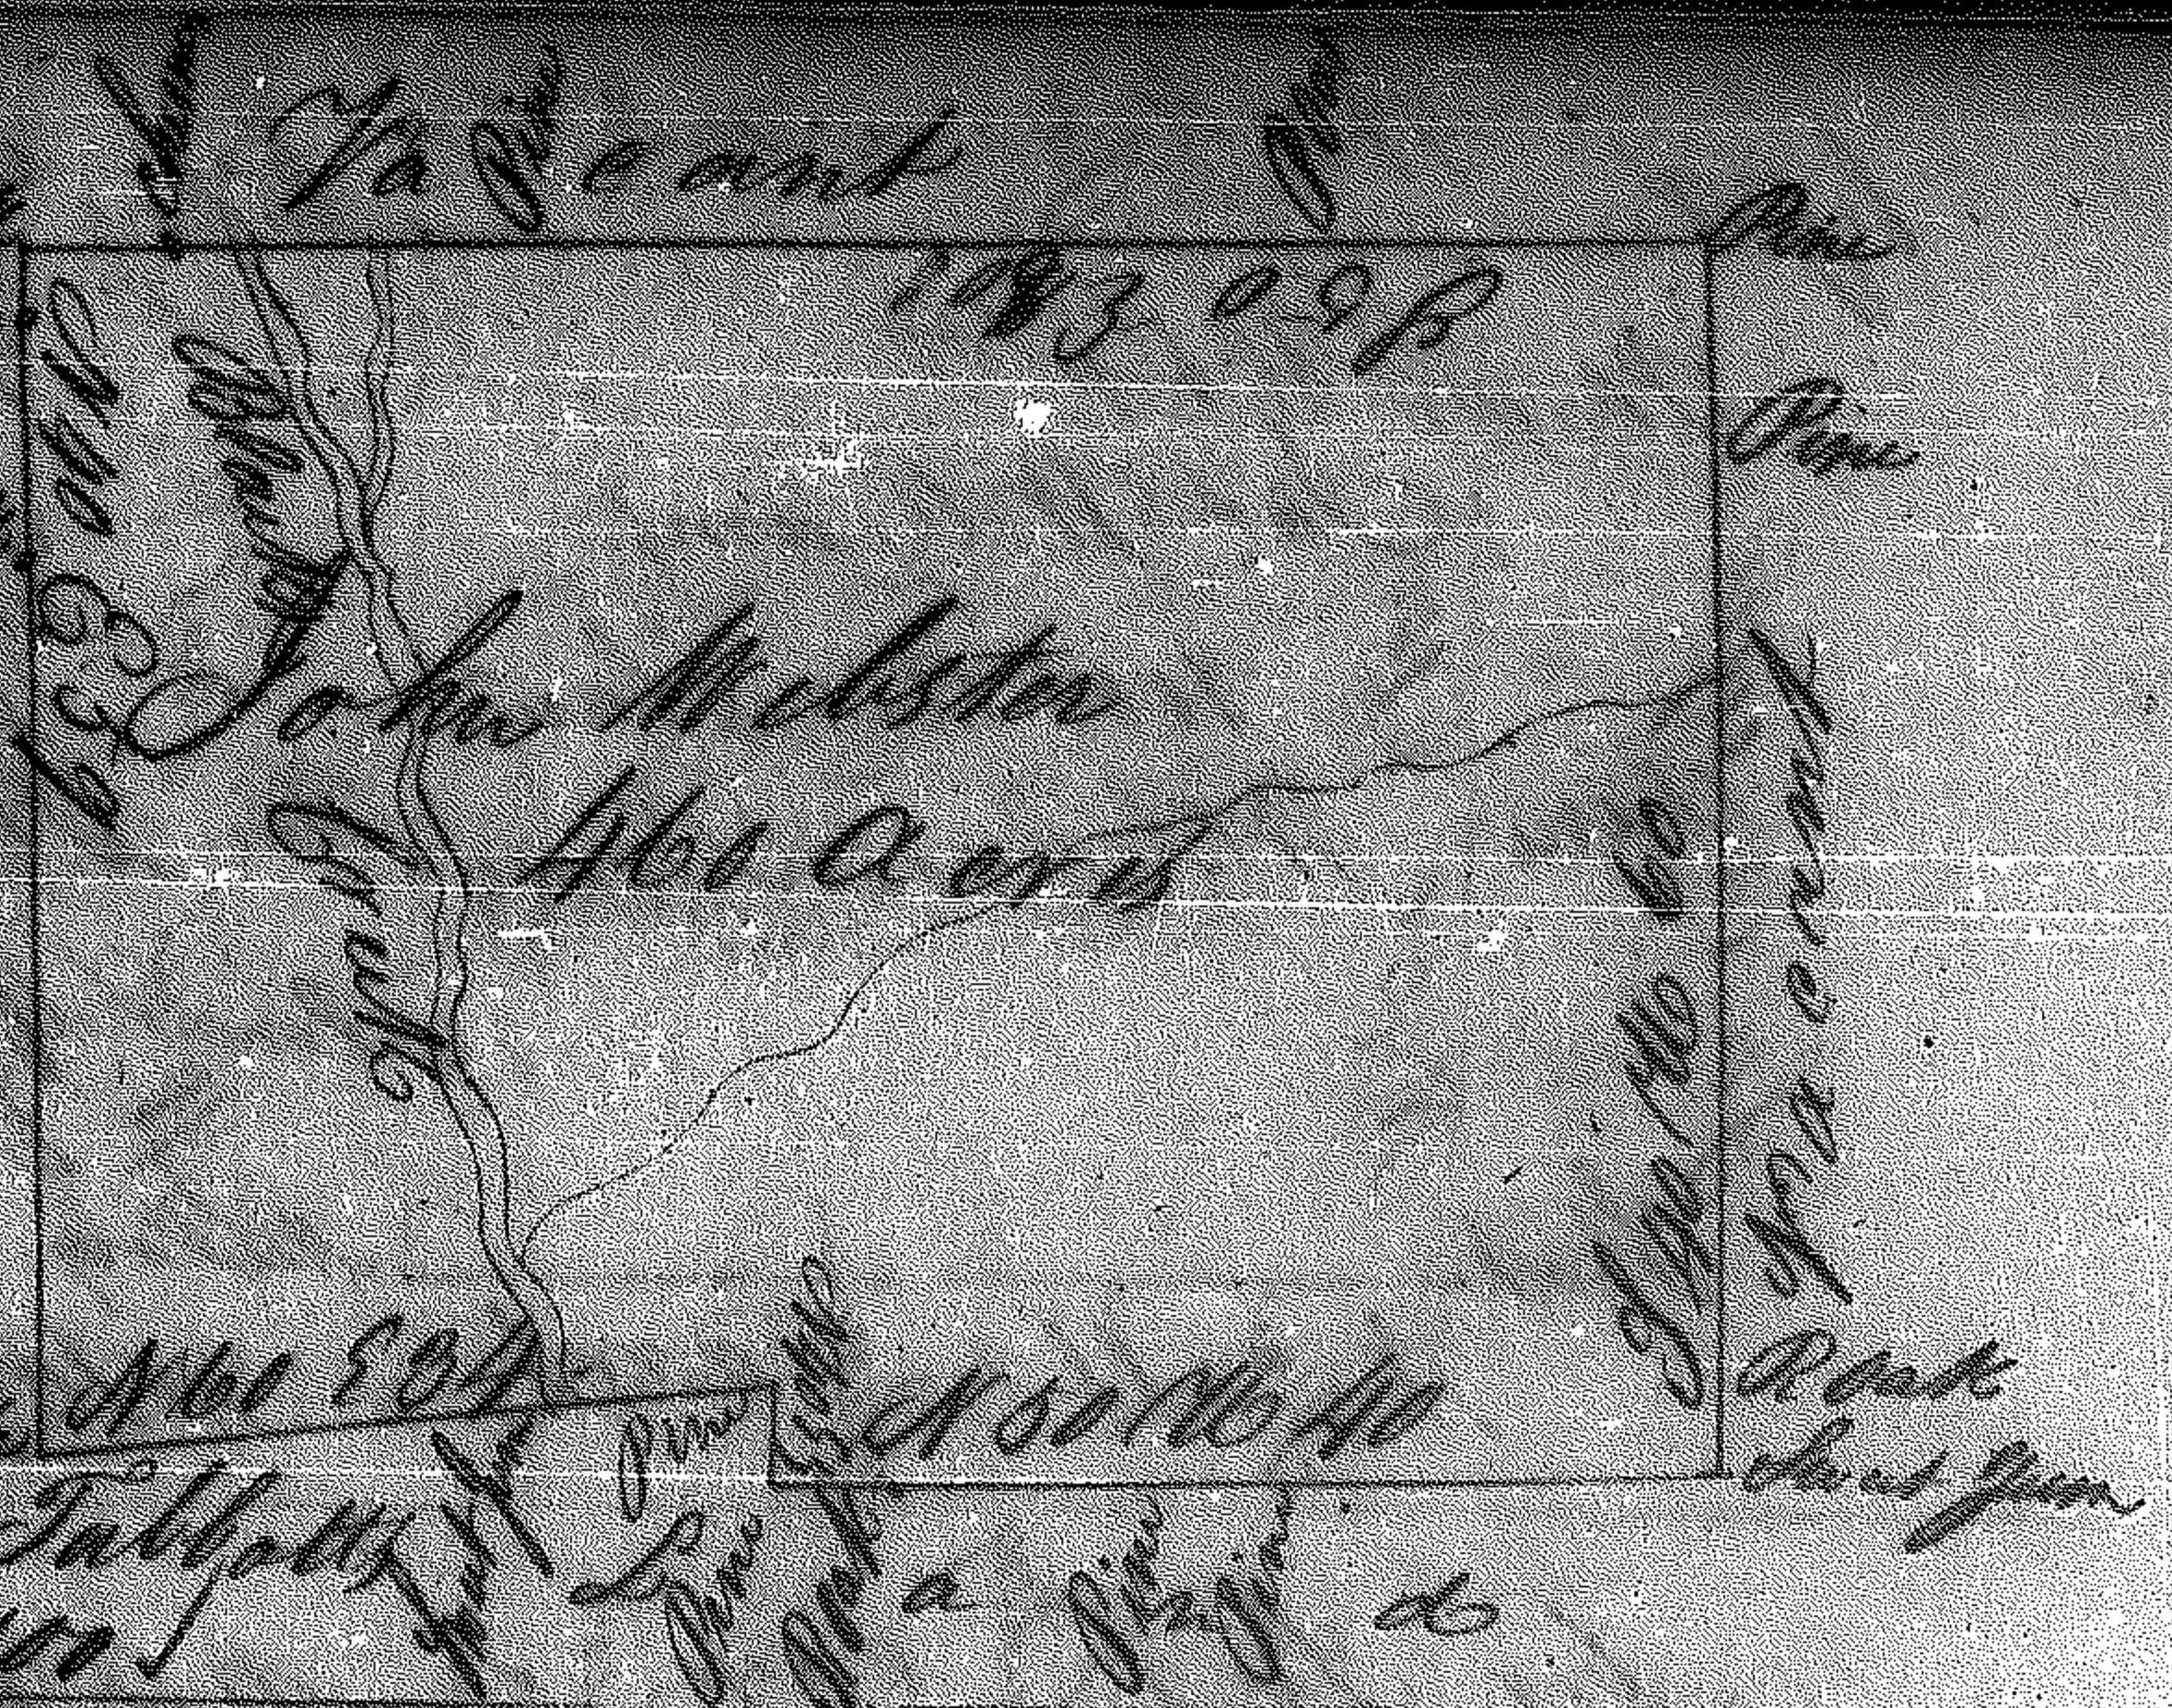

Franklin County  
 Wait date July 1787  
 Surveyed July 1787  
 by Matthew Talbot D.S.  
 Cont by  
 John Graham C.S.  
 See 20 Chs per Inch  
 No 1100

Franklin County  
 Wait date May 1787  
 Surveyed May 1787 by  
 John Darden D.S.  
 Cont by  
 John Graham C.S.  
 See 20 Chs per Inch  
 No 1100

Franklin County  
 Wait date 5 May 1785  
 Surveyed 13 July 1785 by  
 Thomas B. Scott D.S.  
 Cont by John Graham C.S.  
 See 20 Chs per Inch  
 No 1100