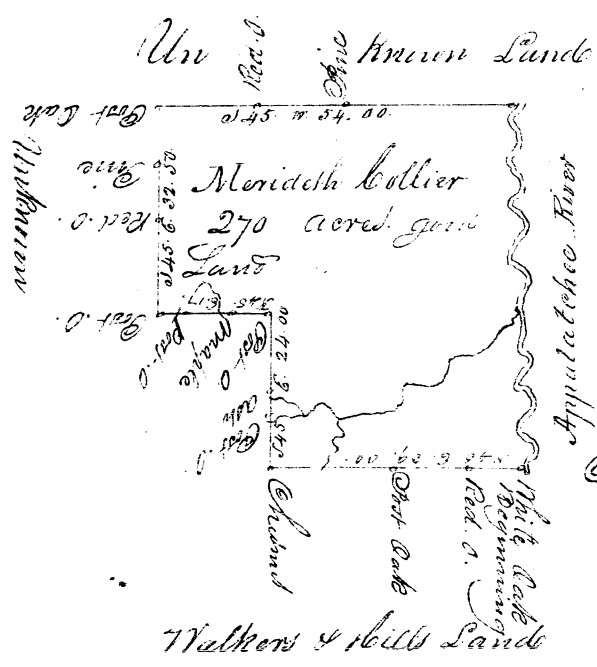

Jackson County
 Warrant dated 2nd June 1815
 and surveyed 15th July 1815
 By J. Cunningham & Co
 J Hamilton & R Hamilton Chain carriers
 Advertised 1st Aug^r 1815.
 Scale of 20 chs per Inch.

Jackson County
 Warrant dated 2nd June 1815
 and surveyed 8 July 1815
 By J. Cunningham & Co
 J Patterson & Dine & McConnell
 Advertised 8 September 1815
 Scale of 20 chs per Inch.

Jackson County
 Warrant dated 6th July 1812
 and surveyed 7th August 1812
 By J. Cunningham & Co
 Merideth Collier & Sam^l Mopes
 Advertised 15th August 1812.
 Scale of 20 chs per Inch.